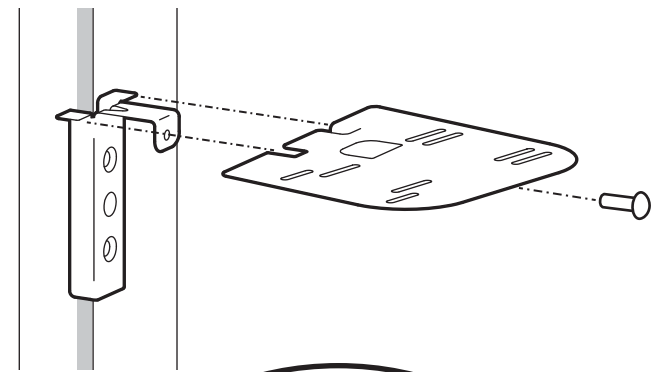

3

2x M5 x 12mm

4

1x M5 x 8mm

Supports Models:
Zebra DS 8178 Wireless Scanner
(Presentation Style)
Honeywell Xenon 1902H
DataLogic Gryphon GM4400

or

Supports Models:
CODE CR2600 Handle + Palm kits
CODE CR2700 series