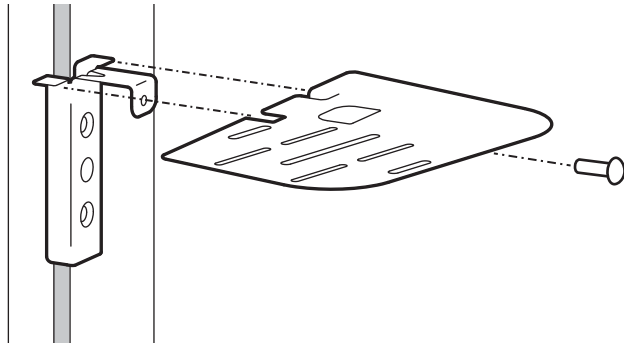

3

2x M5 x 12mm

4

1x M5 x 8mm

Supports Models:
Zebra DS 8178 Wireless Scanner
(Presentation Style)
Honeywell Xenon 1902H
DataLogic Gryphon GM4400

or

Supports Models:
CODE CR2600 Handle + Palm kits
CODE CR2700 series