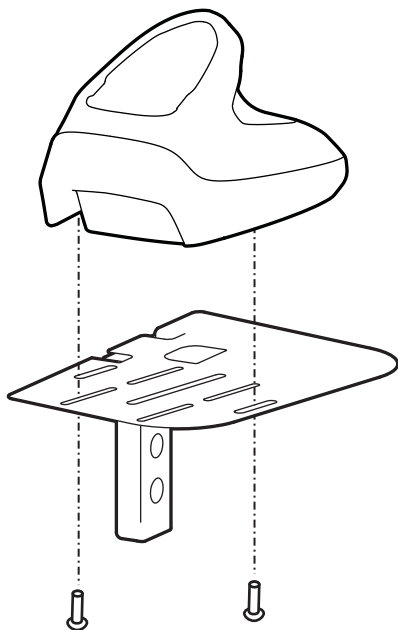

5

2x
M4 x 5mm

2.5mm