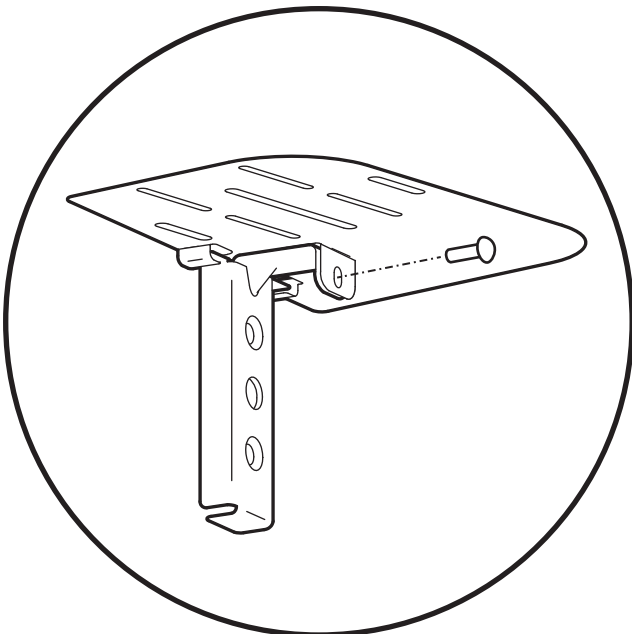

3

2x M5 x 12mm

4

1x M5 x 8mm

Supports Models:
Zebra DS 8178 Wireless Scanner
(Presentation Style)
Honeywell Xenon 1902H
DataLogic Gryphon GM4400

or

Supports Models:
CODE CR2600 Handle + Palm kits
CODE CR2700 series