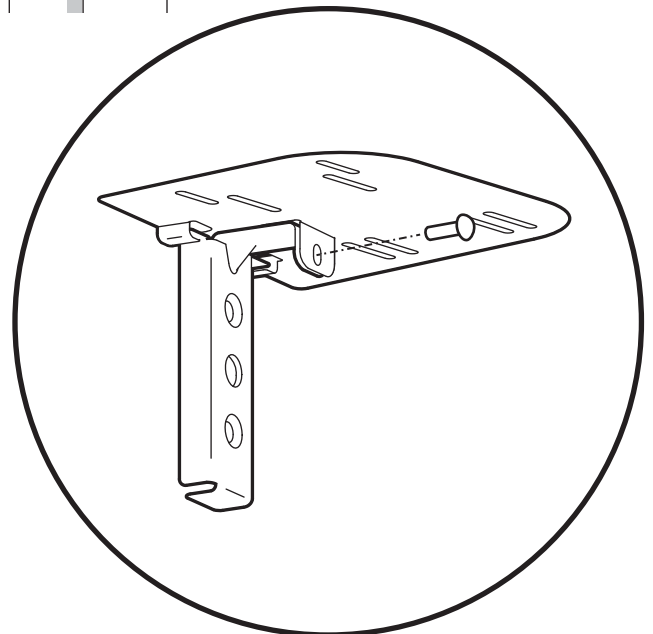

3

2x M5 x 12mm

4

1x M5 x 8mm

Supports Models:
Zebra DS 8178 Wireless Scanner
(Presentation Style)
Honeywell Xenon 1902H
DataLogic Gryphon GM4400

or

Supports Models:
CODE CR2600 Handle + Palm kits
CODE CR2700 series