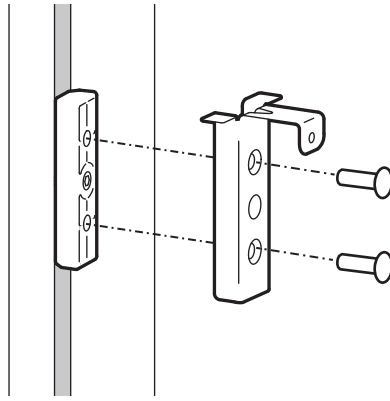

1

2

3

2x M5 x 12mm

4

1x M5 x 8mm

Supports Models:
Zebra DS 8178 Wireless Scanner
(Presentation Style)
Honeywell Xenon 1902H
DataLogic Gryphon GM4400

or