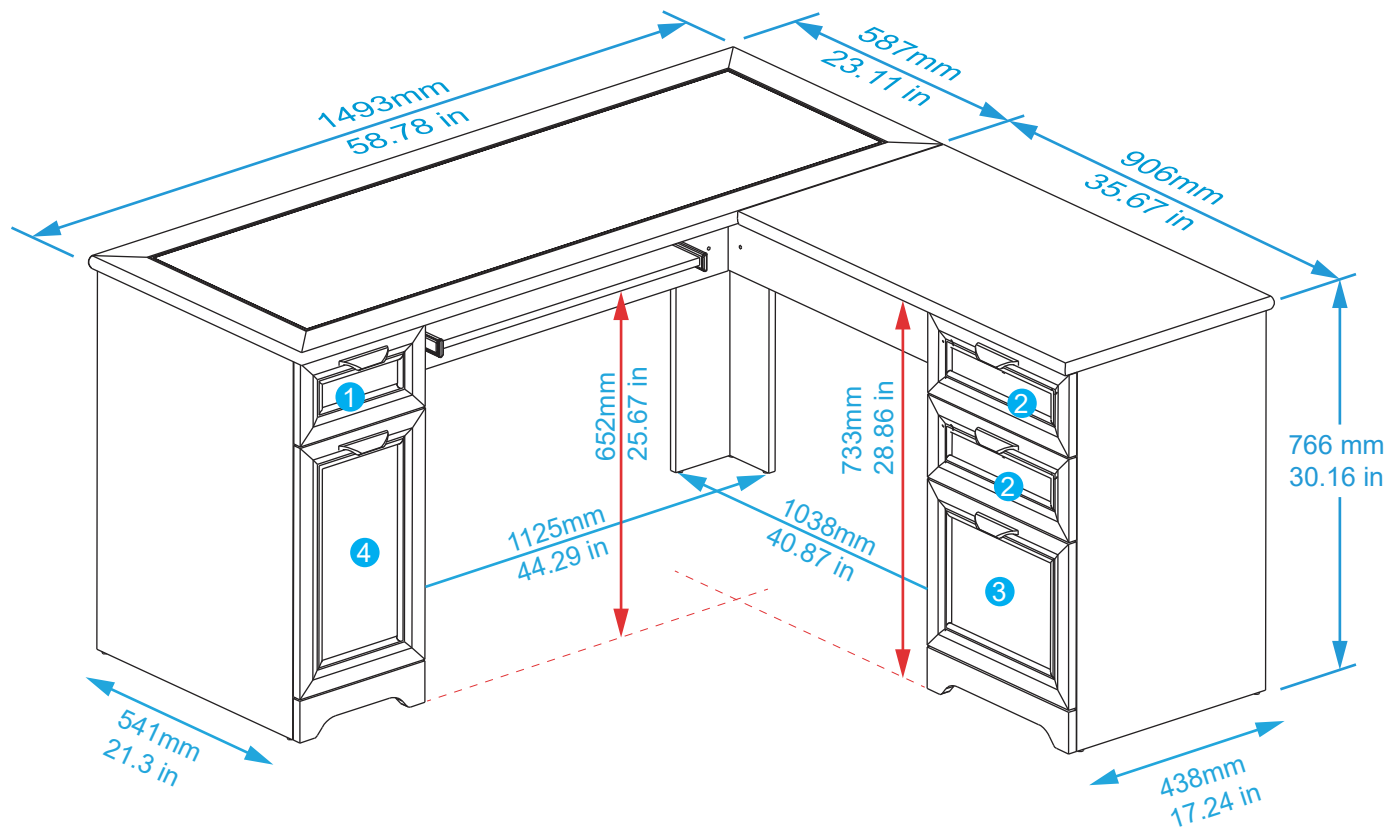

Magellan L-Shaped Desk

SKU # 101095 Espresso Finished
475958 Cherry Finished
822239 Gray Finished
4792691 Blonde Ash Finished

1. Internal dimensions of the left drawer:

W 212mm * D 400mm * H 101mm (W 8.35 in * D 15.75 in * H 3.98 in)

2. Internal dimensions of the right drawers:

W 312mm * D 400mm * H 101mm (W 12.28 in * D 15.75 in * H 3.98 in)

3. Internal dimensions of the file drawer:

W 312mm * D 400mm * H 232mm (W 12.28 in * D 15.75 in * H 9.13 in)

4. Internal dimensions of the door:

W 262mm * D 523mm * H 484mm (W 10.3 in * D 20.6 in * H 19.06 in)