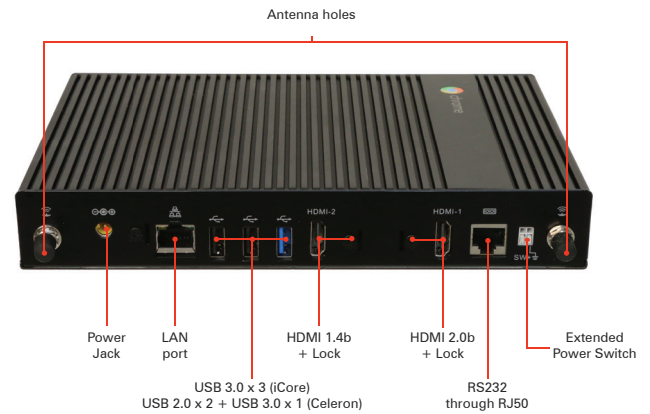

# Chromebox Commercial 2

*Powerful, Commercial Grade Chrome OS Device, that drives up to two UHD (4k) screens*

This Commercial Grade Chrome OS device is specifically designed for digital signage and kiosk applications.

# Chromebox Commercial 2

Specifications			Rear Panel I/O	
Feature	First Commercial Grade and Fanless Chromebox to power 4K screens.		DC Jack	x 1
Operating System	Chrome OS		HDMI Port	x 2 (+Lock) 1.4b and 2.0b
Housing Material	Aluminum / SECC		USB 2.0 Port	x 2 (Celeron SKU) - (Core i SKU)
Chassis Colour	Black		USB 3.0 Port	x 1 (Celeron SKU) x 3 (Core i SKU)
Dimensions	W x H x D (mm)	213 x 147 x 32 mm	eSATA Port	-
	W x H x D (inch)	8.39 x 5.79 x 1.26 inch	RJ45 LAN Jack	x 1
Weight	1.7 kg / 3.75 lb		Legacy RS232 serial port	x 1 Available through RJ50
CPU/Chip set	Type	Intel® Celeron 3865U / Intel® Core i3-8130	Audio Set	Line-out - Line-in -
	Memory	DDR4 4G	Antenna Holes	x 2 (Dual band antenna)
Graphics	Chip	Intel® HD Graphics Integrated on CPU	Kensington Lock	x 1
	WiFi	WiFi Module Intel® 7265 M.2 802.11ac + Bluetooth 4.2	Others	x 1 Extended Power Switch x 1 RJ50 port
Audio	Type	3.5mm Audio Jack x 1(combo)	Watchdog Timer	-
	Channel	5.1	Adapter	19V/65W AC adapter (Celeron sku) 19V/90W AC adapter (Core i3 sku)
LAN	GbE LAN		Input Voltage	AC 100 ~240 V
Storage	32G SSD		Environment	
Front Panel I/O	USB 2.0 Port	-	MTBF	50,000 hrs
	USB 3.0 Port	x 2	Operating temperature	0 ~40 °C
	Others	Audio Jack (Combo)	Storage temperature	-30 ~60 °C
TPM	2.0		Relative Humidity	-90% RH