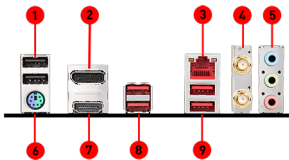

SPECIFICATION

Model Name	B450I GAMING PLUS AC
CPU Support	Supports AMD® RYZEN™ 1st and 2nd Generation/ Ryzen™ with Radeon™ Vega Graphics Processors for Socket AM4
CPU Socket	AM4
Chipset	AMD® B450 Chipset
Graphics Interface	1 x PCI-E 3.0 x16 slot
Display Interface	DisplayPort, HDMI – Requires Processor Graphics
Memory Support	2 DIMMs, Dual Channel DDR4 3466+ (OC)
Storage	1 x M.2 slot 4 x SATA 6Gb/s
USB ports	6 x USB 3.1 (Gen1) + 4 x USB 2.0
LAN	Realtek® 8111H Gigabit LAN
Wi-Fi / BT	Intel® DualBand Wireless-AC 3168, Bluetooth 4.2
Audio	8-Channel(7.1) HD Audio with Audio Boost
Form Factor	Mini ITX

CONNECTIONS

1. USB 2.0
2. DisplayPort
3. LAN
4. Wi-Fi / Bluetooth
5. HD Audio Connectors
6. PS/2 Combo Port
7. HDMI
8. USB 3.1 Gen1

FEATURE

Turbo M.2

Delivering Speeds Up to 32Gb/s

Audio Boost

Reward your ears with studio grade sound quality for the most immersive audio experience.

Core Boost

With premium layout and optimized power design to support more cores and provide better performance.

DDR4 Boost

Advanced technology to deliver pure data signals for the best gaming performance and stability.