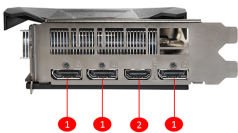

msi

GRAPHICS CARD

Radeon RX 5700 XT MECH OC

SPECIFICATION

Model Name	Radeon RX 5700 XT MECH OC
Graphics Processing Unit	Radeon™ RX 5700 XT
Interface	PCI Express 4.0
Core Name	NAVI 10 XT
Cores	2560 Units
Core Clocks	Boost: up to 1925 MHz Game: 1815 MHz Base: 1670 MHz (Game Clock is the expected GPU clock when running typical gaming applications, set to typical TGP (Total Graphics Power). Actual individual game clock results may vary.)
Memory Speed	14Gbps
Memory	8GB GDDR6
Memory Bus	256-bit
Output	DisplayPort x 3 (v1.4) / HDMI 2.0b x 1
HDCP Support	2.2
Power consumption	225 W
Power Connectors	8-pin x 1 + 6-pin x 1
Recommended PSU (W)	750 W
Card Dimension(mm)	232 x 126 x 46 mm
Weight (Card / Package)	794g / 1237g
Afterburner OC	Y
DirectX Version Support	12
OpenGL Version Support	4.5
Multi-GPU Technology	Crossfire™, 2-Way (Bridgeless)(DX12)
Maximum Displays	4
VR Ready	Y
Digital Maximum Resolution	7680x4320

CONNECTIONS

1. DisplayPort
2. HDMI

FEATURE

TORX FAN 3.0

Award-winning fan design combining two different fin designs for cool & quiet gaming.

SOLID BACKPLATE

Increases toughness of the card to prevent bending while complementing the design.