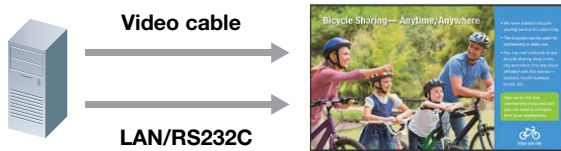

Rock-Solid Professional Operation

LAN/RS232C Control

Thanks to its LAN/RS232C interface, the PNUH series can be easily controlled and monitored from a central location via a PC. This enables you to remotely turn the monitor on or off, switch its input, or adjust the screen and settings.

Note: Functions that can be controlled via LAN/RS232C are limited. Some systems require an individual PC to control each monitor.

16/7 Operation

The PNUH series is designed for heavy use under tough operating conditions. This reliable and commanding monitor easily handles the daily demands of 16-hour professional applications. Even after long hours of continuous operation, it delivers a sharp, clear picture.

Lock Function

The LCD monitor and remote controller can be locked to prevent unwanted adjustments by people in public locations such as stores and restaurants.

Terminals

[PNUH861/UH551/UH501/UH431]

Other Key Features

- **Fanless architecture** maintains airflow while dissipating heat, without the use of noisy, dust-creating mechanical ventilation fans. The fanless design also makes maintenance easier to perform.
- **Built-in speakers** eliminate the need for external speakers and ensure a stylishly streamlined profile.
- **3-year limited commercial warranty** plus Sharp's best-in-class customer support service.