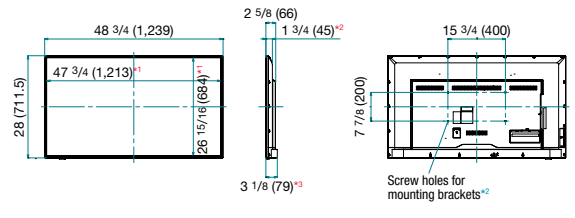

Model Name	PNUH861	PNUH701	PNUH601	PNUH551	PNUH501	PNUH431
Installation	Landscape					
LCD Panel	86" class (85 5/8" diagonal) LCD	70" class (69 43/64" diagonal) LCD	60" class (60 5/64" diagonal) LCD	55" class (54 5/8" diagonal) LCD	50" class (49 1/2" diagonal) LCD	43" class (42 1/2" diagonal) LCD
Max. Resolution	3,840 × 2,160 pixels					
Max. Display Colours (approx.)	1.07 billion colours					
Pixel Pitch (H × V)	0.4935 × 0.4935 mm	0.40075 × 0.40075 mm	0.347 × 0.347 mm	0.315 × 0.315 mm	0.2854 × 0.2854 mm	0.2451 × 0.2451 mm
Max. Brightness*1	400 cd/m²	300 cd/m²	400 cd/m²			
Contrast Ratio	1,200 : 1					
Viewing Angle (H/V)	178°/178° (CR ≥ 10)					
Active Screen Area (W × H)	74 5/8" × 41 15/16"	60 19/32" × 34 3/32"	52 25/64" × 29 15/64"	47 5/8" × 26 13/16"	43 1/8" × 24 1/4"	37 1/16" × 20 13/16"
Response Time	8 ms		9 ms	8 ms		
Backlight	LED, edge lit			LED, direct lit		
Computer Input	Video	Analog RGB (0.7 Vp-p) [75Ω], HDMI™	HDMI	Analog RGB (0.7 Vp-p) [75Ω], HDMI		
	Plug & Play	VESA DDC2B				
Analog/Digital Tuner	NTSC/ATSC					
Input Terminals*2	Video	Mini D-sub 15-pin × 1, HDMI × 2	HDMI × 2		Mini D-sub 15-pin × 1, HDMI × 2	
	Serial (RS232C)	D-sub 9-pin × 1	3.5 mm-diameter mini stereo jack × 1*4		D-sub 9-pin × 1	
	USB Port	USB (2.0-compliant) × 1*3				
	Audio	3.5 mm-diameter mini stereo jack × 1*4				
	Antenna Terminal	75 Ω F type				
Output Terminals*2	Audio	RCA pin (L/R) × 1	3.5 mm-diameter mini stereo jack × 1		RCA pin (L/R) × 1	
	IR	D-sub 9-pin × 1	3.5 mm-diameter mini stereo jack × 1*4		D-sub 9-pin × 1	
Input/Output Terminals*2	LAN	10Base-T/100Base-TX × 1				
Speaker Output	10 W + 10 W					
Power Supply	120 V AC, 60 Hz					
Power Consumption	330 W	185 W	165 W	140 W	130 W	105 W
Operating Temperature*5	0°C to 40°C					
Dimensions (W × D × H) (approx.) (display only)	75 7/8" × 3 1/8" × 43 1/4"	61 9/16" × 3 25/64" × 35 3/4"	53 23/64" × 3 25/64" × 31 5/32"	48 3/4" × 3 1/8" × 28"	44 1/4" × 3 1/16" × 25 1/2"	38 1/8" × 3 1/16" × 22"
Weight (approx.) (display only)	110.2 lbs	76.1 lbs	55.2 lbs	33.1 lbs	27.6 lbs	19.8 lbs