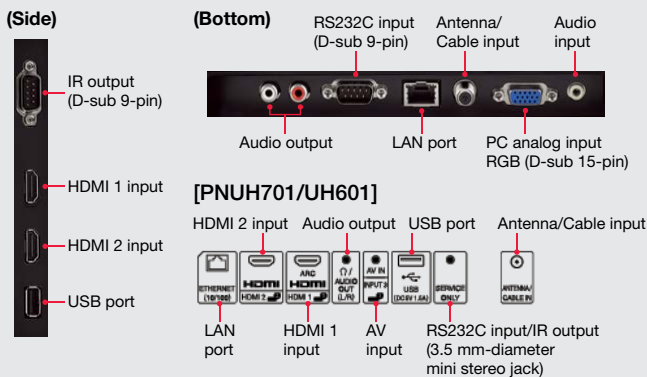

Rock-Solid Professional Operation

LAN/RS232C Control

Thanks to its LAN/RS232C interface, the PNUH series can be easily controlled and monitored from a central location via a PC. This enables you to remotely turn the monitor on or off, switch its input, or adjust the screen and settings.

Lock Function

The LCD monitor and remote controller can be locked to prevent unwanted adjustments by people in public locations such as stores and restaurants.

Terminals

[PNUH861/UH551/UH501/UH431]

Other Key Features