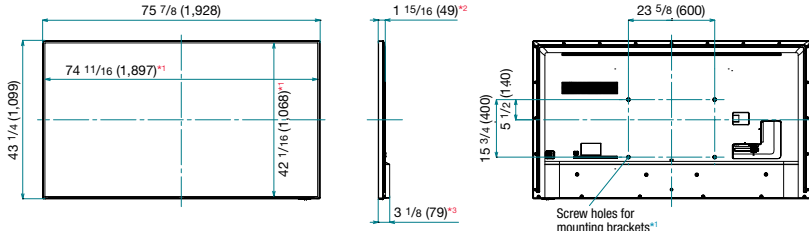

Dimensions

(PNUH861)