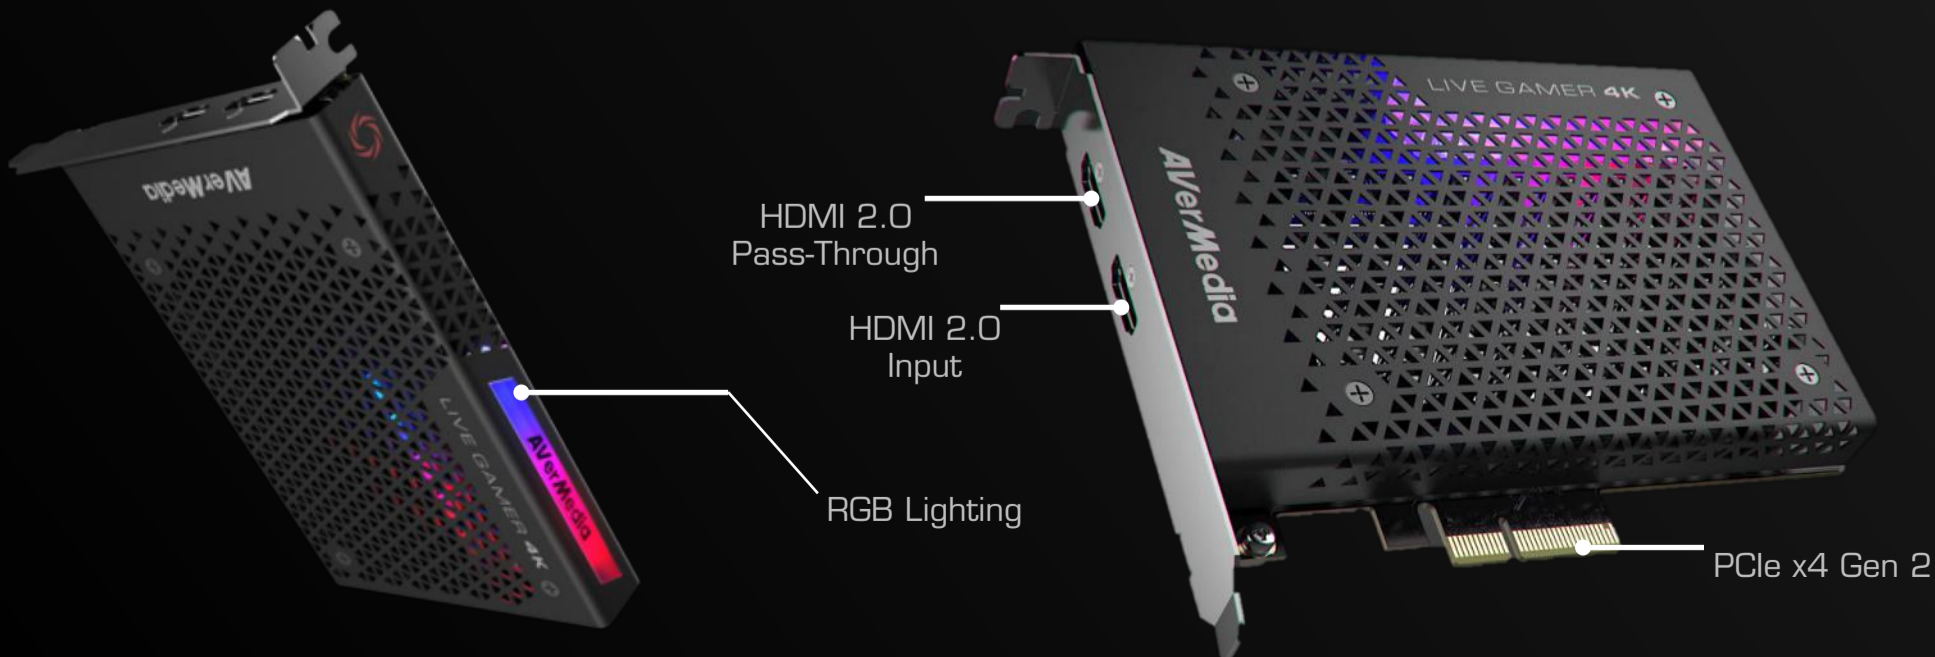

GC573

**LIVE GAMER****4K**

Game Streaming Capture Card

**FEATURES****4Kp60 HDR**Capture astonishing  
4Kp60 HDR video content**High Frame Rate**Record Full HD video at  
whopper 240 FPS**Ultra Low Latency**Enjoy playing on RECentral  
preview screen with  
virtually no latency**RGB Lighting**Give your rig one more  
reason to shine, with 3  
preset RGB modes

# GC573 LIVE GAMER 4K