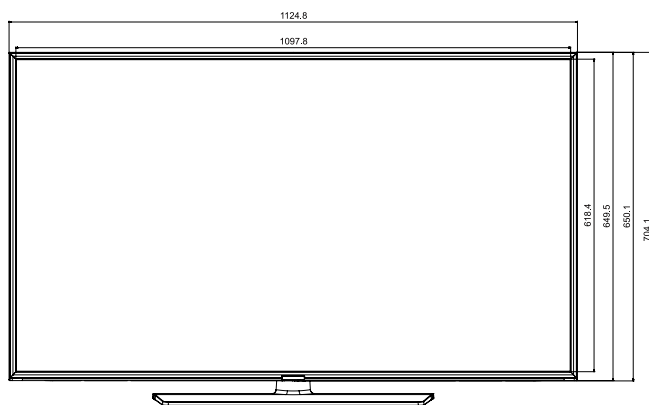

HG50NJ690UF

Connectors

1. USB(5V 0.5A)
2. USB (HDD 5V 1A)
3. DIGITAL AUDIO OUT(OPTICAL)
4. HDMI IN 3(ARC)
5. HDMI IN 2
6. HDMI IN 1
7. LAN
8. AV IN
9. COMPONENT IN
10. ANT IN
11. DATA
12. EX-LINK
13. VARIABLE AUDIO OUT
14. VOL-CTRL