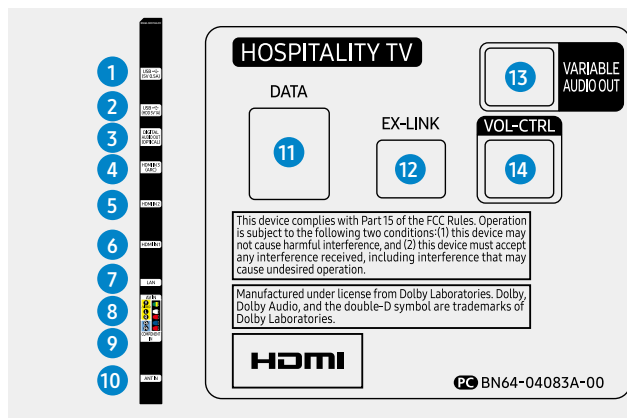

Specifications

HG43NJ690UF

Connectors

1. USB(5V 0.5A)
2. USB (HDD 5V 1A)
3. DIGITAL AUDIO OUT(OPTICAL)
4. HDMI IN 3(ARC)
5. HDMI IN 2
6. HDMI IN 1
7. LAN
8. AV IN
9. COMPONENT IN
10. ANT IN
11. DATA
12. EX-LINK
13. VARIABLE AUDIO OUT
14. VOL-CTRL