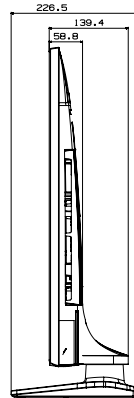

Specifications

HG43NJ690UF

Connectors

1. USB(5V 0.5A)
2. USB (HDD 5V 1A)
3. DIGITAL AUDIO OUT(OPTICAL)
4. HDMI IN 3(ARC)
5. HDMI IN 2
6. HDMI IN 1
7. LAN
8. AV IN
9. COMPONENT IN
10. ANT IN
11. DATA
12. EX-LINK
13. VARIABLE AUDIO OUT
14. VOL-CTRL