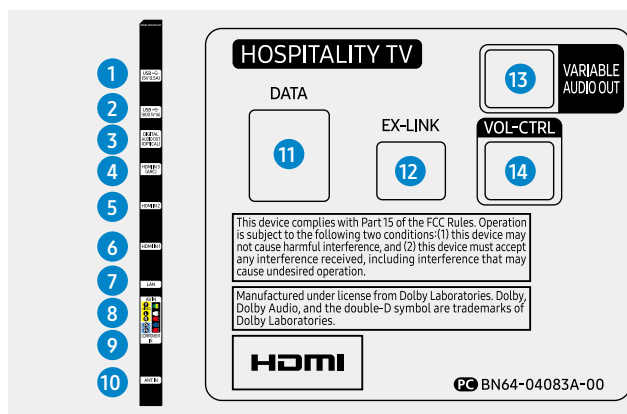

HG50NJ690UF

Connectors

1. USB(5V 0.5A)
2. USB (HDD 5V 1A)
3. DIGITAL AUDIO OUT(OPTICAL)
4. HDMI IN 3(ARC)
5. HDMI IN 2
6. HDMI IN 1
7. LAN
8. AV IN
9. COMPONENT IN
10. ANT IN
11. DATA
12. EX-LINK
13. VARIABLE AUDIO OUT
14. VOL-CTRL