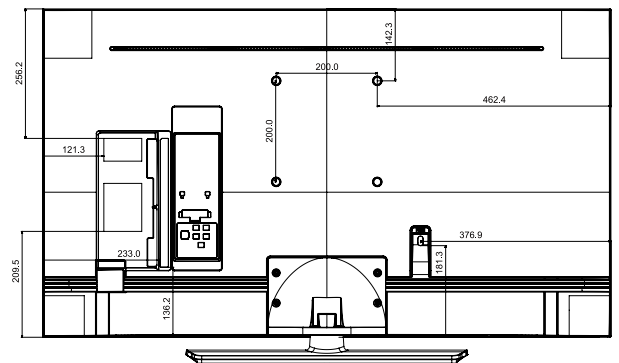

HG50NJ690UF

Connectors

1. USB(5V 0.5A)
2. USB (HDD 5V 1A)
3. DIGITAL AUDIO OUT(OPTICAL)
4. HDMI IN 3(ARC)
5. HDMI IN 2
6. HDMI IN 1
7. LAN
8. AV IN
9. COMPONENT IN
10. ANT IN
11. DATA
12. EX-LINK
13. VARIABLE AUDIO OUT
14. VOL-CTRL