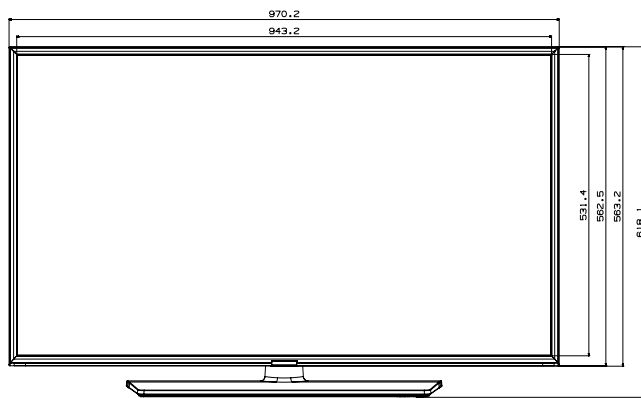

Specifications

HG43NJ690UF

Connectors

1. USB(5V 0.5A)
2. USB (HDD 5V 1A)
3. DIGITAL AUDIO OUT(OPTICAL)
4. HDMI IN 3(ARC)
5. HDMI IN 2
6. HDMI IN 1
7. LAN
8. AV IN
9. COMPONENT IN
10. ANT IN
11. DATA
12. EX-LINK
13. VARIABLE AUDIO OUT
14. VOL-CTRL