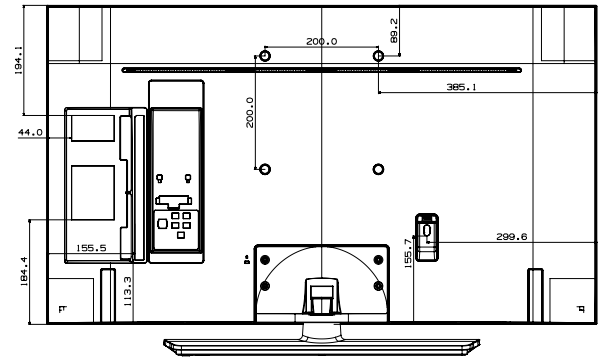

Specifications

HG43NJ690UF

Connectors

1. USB(5V 0.5A)
2. USB (HDD 5V 1A)
3. DIGITAL AUDIO OUT(OPTICAL)
4. HDMI IN 3(ARC)
5. HDMI IN 2
6. HDMI IN 1
7. LAN
8. AV IN
9. COMPONENT IN
10. ANT IN
11. DATA
12. EX-LINK
13. VARIABLE AUDIO OUT
14. VOL-CTRL