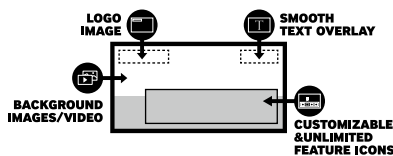

A Tailored Home Menu

Each Samsung hospitality display includes an intuitive, customizable home menu that streamlines content exchange between hotels and guests. Content managers can easily incorporate images, logos and feature icons specific to guest needs, and which reinforce special offers and hotel branding