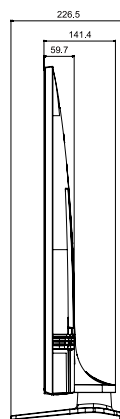

HG50NJ690UF

Connectors

1. USB(5V 0.5A)
2. USB (HDD 5V 1A)
3. DIGITAL AUDIO OUT(OPTICAL)
4. HDMI IN 3(ARC)
5. HDMI IN 2
6. HDMI IN 1
7. LAN
8. AV IN
9. COMPONENT IN
10. ANT IN
11. DATA
12. EX-LINK
13. VARIABLE AUDIO OUT
14. VOL-CTRL