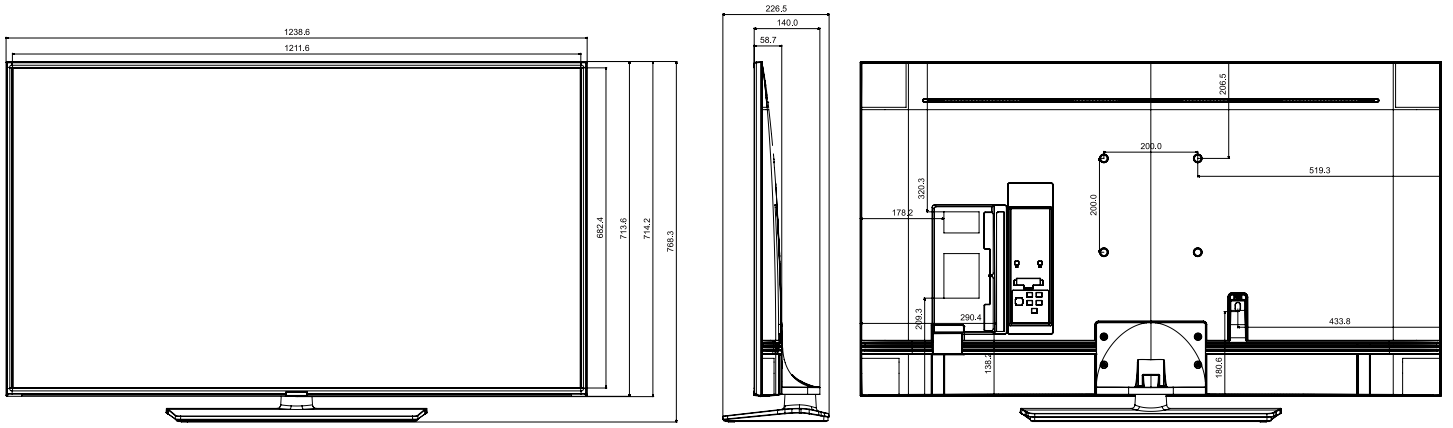

Specifications

HG55NJ690UF

1. 1
2. 2
3. 3
4. 4
5. 5
6. 6
7. 7
8. 8
9. 9
10. 10

HOSPITALITY TV

DATA

11

EX-LINK

12

VOL-CTRL

14

VARIABLE AUDIO OUT

13

This device complies with Part 15 of the FCC Rules. Operation is subject to the following two conditions: (1) this device may not cause harmful interference, and (2) this device must accept any interference received, including interference that may cause undesired operation.

Manufactured under license from Dolby Laboratories. Dolby, Dolby Audio, and the double-D symbol are trademarks of Dolby Laboratories.

PC BN64-04083A-00

Connectors

1. USB(5V 0.5A)	12. EX-LINK
2. USB (HDD 5V 1A)	13. VARIABLE AUDIO OUT
3. DIGITAL AUDIO OUT(OPTICAL)	14. VOL-CTRL
4. HDMI IN 3(ARC)	
5. HDMI IN 2	
6. HDMI IN 1	
7. LAN	
8. AV IN	
9. COMPONENT IN	
10. ANT IN	
11. DATA