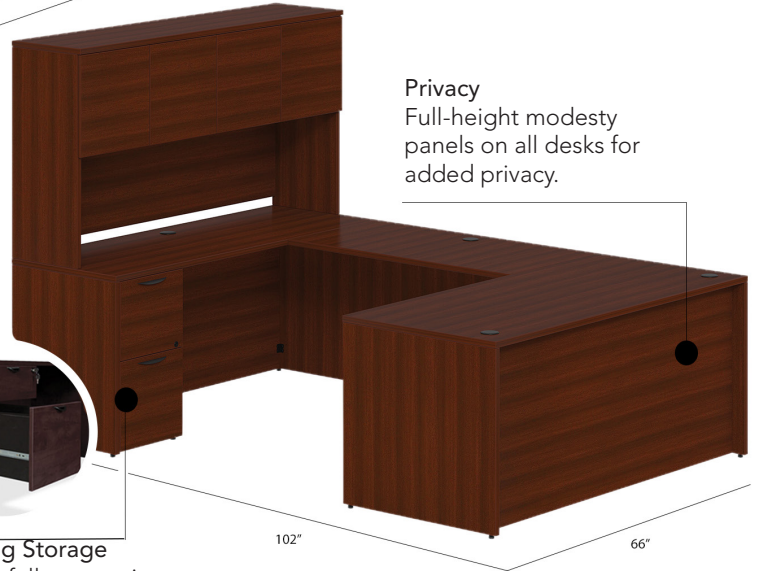

PRIVACY & SECURITY

- All desks come standard with full-height modesty panels for added privacy.
- Locking pedestal drawers ensure belongings and confidential documents stay safe and secure.

DRAWERS & FILES

1. CHOOSE YOUR FOOTPRINT

Sample Configurations

Durability
1" thick laminate top with matching 2.5mm edge banding for long-lasting surfaces that are mar, burn, and impact resistant.

72" Executive Suite

Bowfront Desk, 72"W x 42"D
Double Pedestal Credenza, 72"W x 24"D
Hutch, 72"W x 16"D x 39"H
Finish: Mahogany

Privacy
Full-height modesty panels on all desks for added privacy.

Strong Storage
100lb full suspension ball-bearing slides to hold files and important documents.

Locking pedestal drawers

66" L-Shape Desk with 42" Return