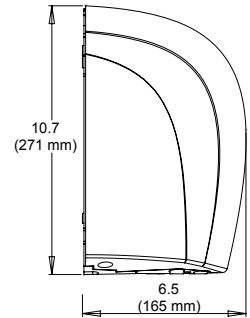

Airforce Hand Dryer

High-Speed Energy-Efficient Hand Dryer

Airforce is an environmentally friendly ambient temperature hand dryer. Airforce is manufactured with patented SteriTouch® antimicrobial technology reducing the build-up and spread of germs, mold and bacteria. Its modern sleek design complements any washroom décor.

Fast - 12 second dry time, 2.5X faster than the traditional hand dryers

Energy Efficient - Uses only 48% energy of traditional hand dryers; 30% more energy efficient than competitive high speed hand dryers

Cost Savings - 95% cost savings compared to paper towels

Hygienic - Incorporates SteriTouch® antimicrobial technology inhibiting the growth of bacteria, mold and fungus extending the dryer's service life

Automatic Operation - Promotes healthy hygiene.

Easy Field Service - Modular part design for easy field service.

Sleek Design - Modern design complements any washroom décor.

Electrical Specifications

	110-120 V	208-240 V	220-240 V
Amps	9.6 Amps	4.8 Amps	4.8 Amps
Watts	1100 Watts	1100 Watts	1100 Watts
Hz	60 Hz	60 Hz	50 Hz

Specifications

Multiple port diffuser nozzle maximizes drying effectiveness and comfort

Performance

Air Speed	Air Flow	PRM
206 MPH	105 CFM	34000