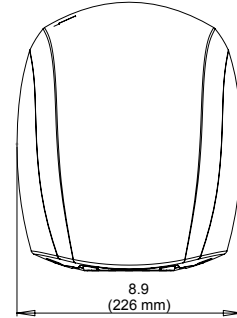

Airforce Hand Dryer

High-Speed Energy-Efficient Hand Dryer

Airforce is an environmentally friendly ambient temperature hand dryer. Airforce is manufactured with patented SteriTouch® antimicrobial technology reducing the build-up and spread of germs, mold and bacteria. Its modern sleek design complements any washroom décor.

Fast - 12 second dry time, 2.5X faster than the traditional hand dryers

Energy Efficient - Uses only 48% energy of traditional hand dryers; 30% more energy efficient than competitive high speed hand dryers

Cost Savings - 95% cost savings compared to paper towels

Hygienic - Incorporates SteriTouch® antimicrobial technology inhibiting the growth of bacteria, mold and fungus extending the dryer's service life

Automatic Operation - Promotes healthy hygiene.

Easy Field Service - Modular part design for easy field service.

Sleek Design - Modern design complements any washroom décor.

Electrical Specifications

	110-120 V	208-240 V	220-240 V
Amps	9.6 Amps	4.8 Amps	4.8 Amps
Watts	1100 Watts	1100 Watts	1100 Watts
Hz	60 Hz	60 Hz	50 Hz

Specifications

Multiple port diffuser nozzle maximizes drying effectiveness and comfort

Performance

Air Speed	Air Flow	PRM
206 MPH	105 CFM	34000