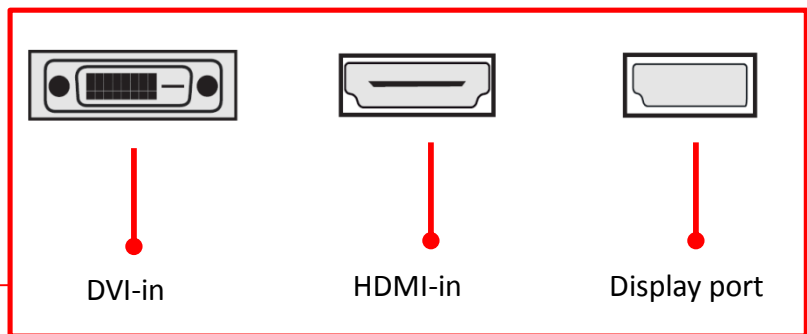

I/O Overview

Rear :