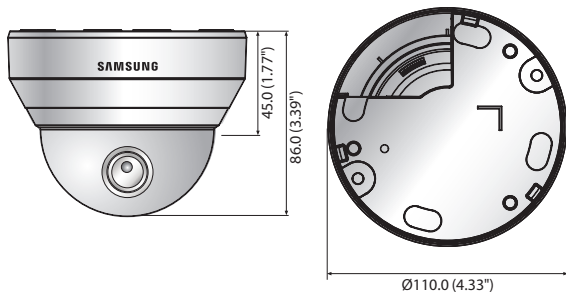

Dimensions

Unit : mm (inch)

Accessories (Optional)

QND-7010R/7020R/7030R

VIDEO	
Imaging Device	1/3" 4M CMOS
Total Pixels	2,720(H) x 1,536(V)
Effective Pixels	2,688(H) x 1,520(V)
Scanning System	Progressive
Min. Illumination	Color : 0.5Lux (QND-7010R), 0.4Lux (QND-7020R), 0.3Lux (QND-7030R) B/W : 0Lux (IR LED on)
LENS	
Focal Length (Zoom Ratio)	2.8mm fixed (QND-7010R), 3.6mm fixed (QND-7020R), 6mm fixed (QND-7030R)
Max. Aperture Ratio	F2.2
Angular Field of View	H : 110.0° / V : 63.0° / D : 128.0° (QND-7010R) H : 81.0° / V : 45.0° / D : 95.0° (QND-7020R) H : 53.0° / V : 31.0° / D : 62.0° (QND-7030R)
Lens Type	Fixed
Mount Type	Board type
PAN / TILT / ROTATE	
Pan / Tilt / Rotate Range	0° ~ 350° / 0° ~ 67° / 0° ~ 355°
OPERATIONAL	
IR Viewable Length	20m (65.62ft)
Camera Title	Off / On (Displayed up to 20 characters per line) - W/W : English / Numeric / Special characters - China : English / Numeric / Special / Chinese characters - Common : Multi-line (Max. 5), Color (Grey / Green / Red / Blue / Black / White), Transparency, Auto scale by resolution
Day & Night	True Day & Night
Backlight Compensation	Off / BLC / WDR
Wide Dynamic Range	120dB
Digital Noise Reduction	SSNR (Off / On)
Motion Detection	Off / On (4ea polygonal zones)
Privacy Masking	Off / On (6ea rectangular zones)
Gain Control	Off / Low / Middle / High
White Balance	ATW / AWC / Manual / Indoor / Outdoor
LDC (Lens Distortion Correction)	Off / On (5 levels with min / max)
Electronic Shutter Speed	Minimum / Maximum / Anti flicker
Flip / Mirror	Flip / Mirror / Hallway view
Intelligent Video Analytics	Motion detection with metadata, Tampering, Defocus detection
Alarm I/O	Input 1 / Output 1
Alarm Triggers	Motion detection, Tampering detection, SD card error, NAS error, Alarm input, Defocus detection
Alarm Events	File upload via FTP and E-mail, Local storage recording at event, Notification via E-mail, External output
Pixel Counter	Support (Plug-in viewer only)
NETWORK	
Ethernet	RJ-45 (10/100BASE-T)
Video Compression Format	H.265, H.264, MJPEG
Resolution	2592 x 1520, 2560 x 1440 (16:9), 2304 x 1296, 1920 x 1080, 1280 x 1024, 1280 x 960, 1280 x 720, 1024 x 768, 800 x 600, 800 x 450, 720 x 576, 720 x 480, 640 x 480, 640 x 360, 320 x 240
Max. Framerate	H.265/H.264 : Max. 20fps at 4M, Max. 30fps at under 2M MJPEG : Max. 15fps
Smart Codec	WiseStream
Video Quality Adjustment	H.265/H.264 : Target bitrate level control, MJPEG : Quality level control
Bitrate Control Method	H.265/H.264 : CBR or VBR, MJPEG : VBR
Streaming Capability	Multiple streaming (Up to 3 profiles)
Audio I/O	Built-in mic
Audio Compression Format	G.711 u-law / G.726 selectable G.726 (ADPCM) 8KHz, G.711 8KHz, G.726 : 16Kbps, 24Kbps, 32Kbps, 40Kbps
Audio Communication	Uni-directional audio
IP	IPv4, IPv6
Protocol	TCP/IP, UDP/IP, RTP (UDP), RTP (TCP), RTCP, RTSP, NTP, HTTP, HTTPS, SSL/TLS, DHCP, PPPoE, FTP, SMTP, ICMP, IGMP, SNMPv1/v2c/v3 (MIB-2), ARP, DNS, DDNS, QoS, PIM-SM, UPnP, Bonjour
Security	HTTPS (SSL) login authentication, Digest login authentication IP address filtering, User access log, 802.1x authentication
Streaming Method	Unicast / Multicast
Max. User Access	6 users at unicast mode
Storage	micro SD/SDHC/SDXC max. 128G, NAS - Motion images recorded in the SD memory card can be downloaded - Manual recording at local PC
Application Programming Interface	ONVIF Profile S/G, SUNAPI (HTTP API)
Webpage Language	English, French, German, Spanish, Italian, Chinese, Korean, Russian, Japanese, Swedish, Portuguese, Turkish, Polish, Czech, Dutch, Hungarian, Greek
Web Viewer	Supported OS : Windows 7, 8.1, 10, Mac OS X 10.9, 10.10, 10.11 Plug-in free Webviewer - Supported Browser : Google Chrome 47, MS Edge 20 Plug-in Webviewer - Supported Browser : MS Explore 11, Mozilla Firefox 43, Apple Safari 9 * Mac OS X only
Central Management Software	SmartViewer
ENVIRONMENTAL	
Operating Temperature / Humidity	-10°C ~ +55°C (+14°F ~ +131°F) / Less than 90% RH
Storage Temperature / Humidity	-30°C ~ +60°C (-22°F ~ +140°F) / Less than 90% RH
Vandal Resistance	IK08
ELECTRICAL	
Input Voltage / Current	PoE (IEEE802.3af, Class3) / 12V DC
Power Consumption	Max. 7W (PoE), Max. 5.8W (12V DC) : QND-7010R Max. 6.5W (PoE), Max. 5.43W (12V DC) : QND-7020R/7030R
MECHANICAL	
Color / Material	Ivory / Plastic
Dimensions (WxH)	Ø110.0 x 86.0mm (Ø4.33" x 3.39")
Weight	290g (0.64 lb)