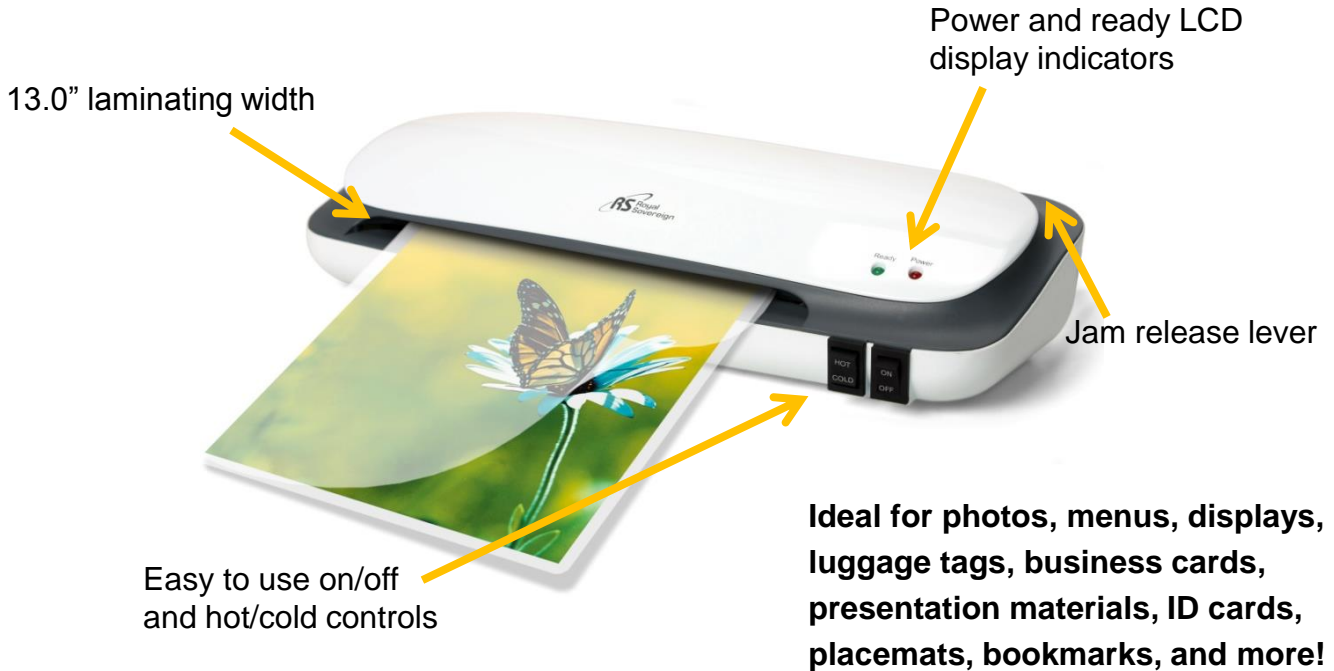

CL-1223

12 Inch Desktop Laminiator

Protect, preserve, and enhance your important documents , photos, and more!

- **Accepts documents up to 13.0” wide**
- **Laminates 3 mil to 5 mil film thickness**
- **Works with hot and cold laminating pouches**
- **Quick 3-5 minute warm up time**

Economical

**Multiple
uses**

**Fast &
simple**

CL-1223

12 Inch Desktop Laminate

FEATURES

Maximum entry width:	13.0"
Pouch thickness:	3 to 5 Mil
Hot & Cold lamination:	Yes
Number of rollers	2
Warm up time: minutes	3-5

UPC CODE

Individual Carton	8 49023 09005 2
Master Carton	508 490230 9004 0

WARRANTY

Parts & Labor:	1 Year
----------------	--------

DIMENSIONS

Individual Carton Dimensions (W x D x H):
18.11" x 6.18" x 3.35"
Individual Carton Weight: 3.86 lbs
Carton Count = 1