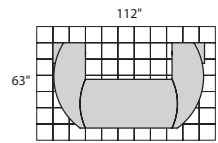

MEDINA SERIES – SUITE #6

Consists of:

QTY.	MODEL NO.	DESCRIPTION	LIST PRICE EACH
1	MND72	72"W Desk	$670
1	MNRTPR	Curved Desk Return w/Pencil-Box-File	$715
1	MNRTPL	Curved Desk Return w/Pencil-Box-File	$715
1	ACD	Center Drawer	$165

MNT6

TOTAL: $2265