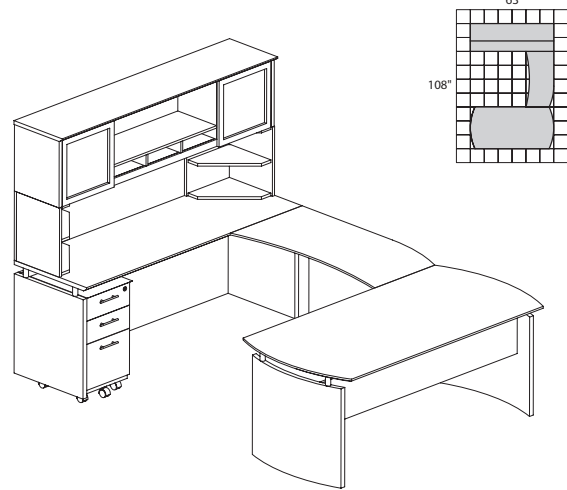

MEDINA SERIES – SUITE #33

Consists of:

QTY.	MODEL NO.	DESCRIPTION	LIST PRICE EACH
1	MND63	63"W Desk	$635
1	ACD	Center Drawer	$165
1	MNBDGL	Bridge Left-Hand	$335
1	MNCNZ63	63"W Credenza	$390
1	MNH63	63"W Hutch	$665
1	MNBBF	Box Box File	$440
2	MNPO	Corner Supports	$110

MNT33

TOTAL: $2850