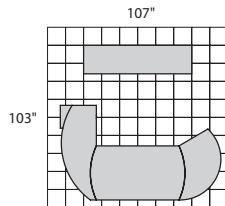

MEDINA SERIES – SUITE #7

Consists of:

QTY.	MODEL NO.	DESCRIPTION	LIST PRICE EACH
1	MND63	63"W Desk	$635
1	MNEXTL	Curved Desk Ext.	$405
1	MNRTPR	Curved Desk Return w/Pencil-Box-File	$715
1	ACD	Center Drawer	$165
1	MVLC	Low Wall Cabinet	$970

MNT7

TOTAL: $2890