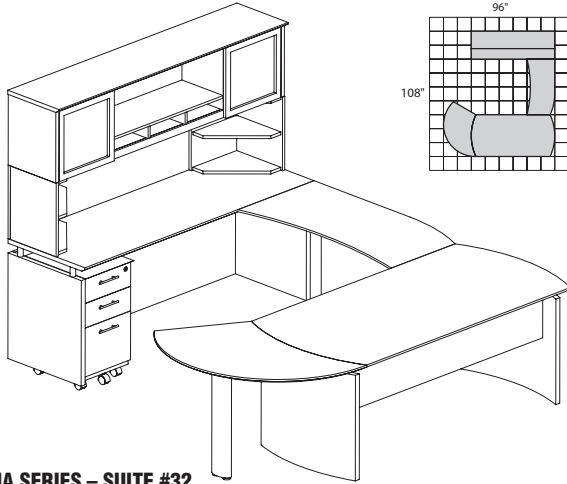

MEDINA SERIES TYPICALS

MEDINA SERIES – SUITE #32

Consists of:

QTY.	MODEL NO.	DESCRIPTION	LIST PRICE EACH
1	MND72	72"W Desk	$670
1	MNEXTR	Curved Desk Ext.	$405
1	ACD	Center Drawer	$165
1	MNBDGL	Bridge Left-Hand	$335
1	MNCNZ72	72"W Credenza	$435
1	MNH72	72"W Hutch	$775
1	MNBBF	Box Box File	$440
2	MNPO	Corner Supports	$110

MNT32

TOTAL: $3445