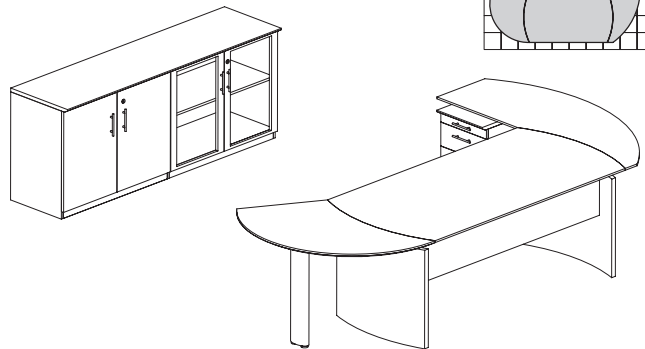

MEDINA SERIES – SUITE #8

Consists of:

QTY.	MODEL NO.	DESCRIPTION	LIST PRICE EACH
1	MND63	63"W Desk	$635
1	MNEXTL	Curved Desk Ext.	$405
1	MNRTPL	Curved Desk Return w/Pencil-Box-File	$715
1	ACD	Center Drawer	$165
1	MVLC	Low Wall Cabinet	$970

MNT8

TOTAL: $2890