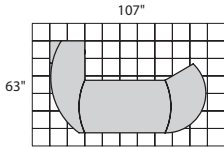

MEDINA SERIES TYPICALS

MEDINA SERIES – SUITE #1

Consists of:

QTY.	MODEL NO.	DESCRIPTION	LIST PRICE EACH
1	MND63	63"W Desk	$635
1	MNEXTL	Curved Desk Ext.	$405
1	MNRTPR	Curved Desk Return w/Pencil-Box-File	$715
1	ACD	Center Drawer	$165

MNT1

TOTAL: $1920