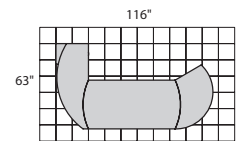

MEDINA SERIES – SUITE #4

Consists of:

QTY.	MODEL NO.	DESCRIPTION	LIST PRICE EACH
1	MND72	72"W Desk	$670
1	MNEXTL	Curved Desk Ext.	$405
1	MNRTPR	Curved Desk Return w/Pencil-Box-File	$715
1	MNCD	Center Drawer	$165

MNT4

TOTAL: $1955