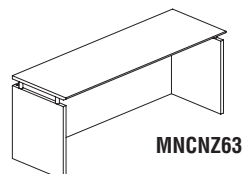

CREDENZA

Model No.	Dimensions	Wt.	List Price
MNCN63	63"W x 20"D x 29 1/2"H	106#	$390
MNCN72	72"W x 20"D x 29 1/2"H	110#	$435