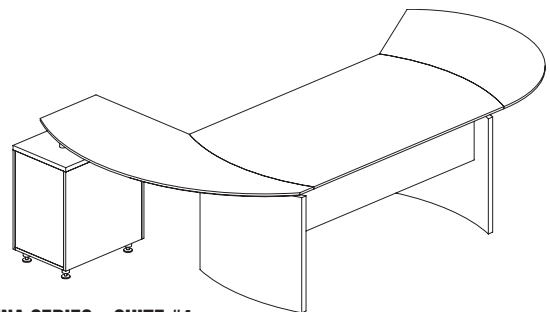

MEDINA SERIES – SUITE #4

Consists of:

QTY.	MODEL NO.	DESCRIPTION	LIST PRICE EACH
1	MND72	72"W Desk	$670
1	MNEXTL	Curved Desk Ext.	$405
1	MNRTPR	Curved Desk Return w/Pencil-Box-File	$715
1	MNCD	Center Drawer	$165

MNT4

TOTAL: $1955