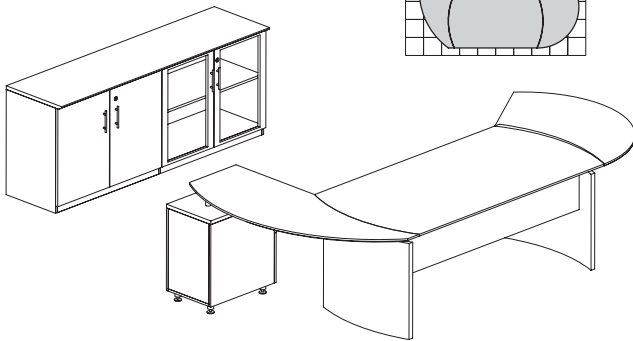

MEDINA SERIES – SUITE #7

Consists of:

QTY.	MODEL NO.	DESCRIPTION	LIST PRICE EACH
1	MND63	63"W Desk	$635
1	MNEXTL	Curved Desk Ext.	$405
1	MNRTPR	Curved Desk Return w/Pencil-Box-File	$715
1	ACD	Center Drawer	$165
1	MVLC	Low Wall Cabinet	$970

MNT7

TOTAL: $2890