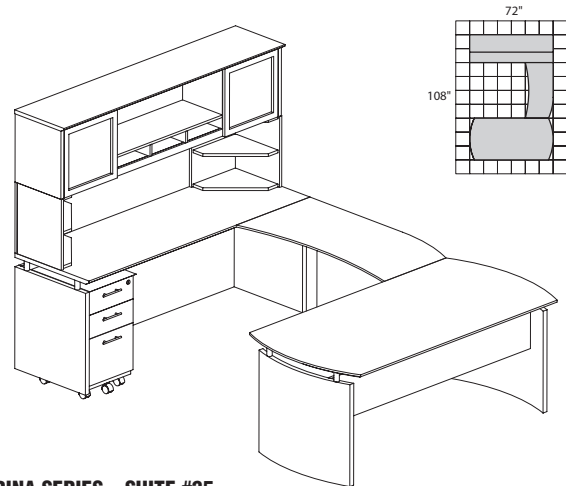

MEDINA SERIES – SUITE #35

Consists of:

QTY.	MODEL NO.	DESCRIPTION	LIST PRICE EACH
1	MND72	72"W Desk	$670
1	ACD	Center Drawer	$165
1	MNBDGL	Bridge Left-Hand	$335
1	MNCNZ72	72"W Credenza	$435
1	MNH72	72"W Hutch	$775
1	MNBBF	Box Box File	$440
2	MNPO	Corner Supports	$110

MNT35

TOTAL: $3040