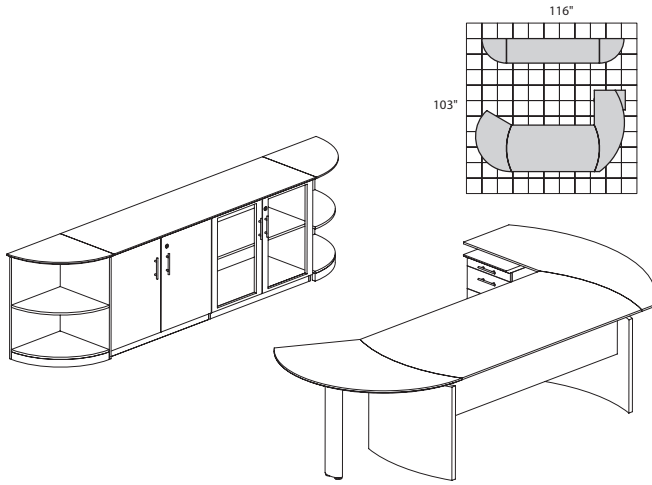

MEDINA SERIES TYPICALS

MEDINA SERIES – SUITE #9

Consists of:

QTY.	MODEL NO.	DESCRIPTION	LIST PRICE EACH
1	MND72	72"W Desk	$670
1	MNEXTR	Curved Desk Ext.	$405
1	MNRTPL	Curved Desk Return w/Pencil-Box-File	$715
1	ACD	Center Drawer	$165
1	MVLC	Low Wall Cabinet	$970
1	MVBQ2	2 Shelf 1/4-Round	$215
1	MVBQ2	2 Shelf 1/4-Round	$215

MNT9

TOTAL: $3355