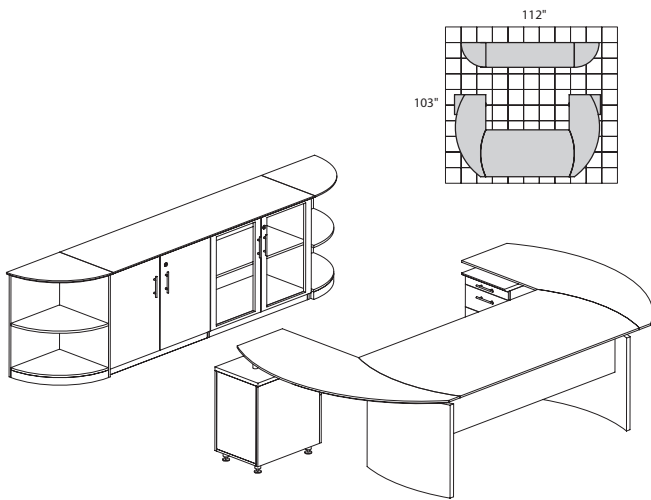

MEDINA SERIES – SUITE #13

Consists of:

QTY.	MODEL NO.	DESCRIPTION	LIST PRICE EACH
1	MND72	72"W Desk	$670
1	MNRTPR	Curved Desk Return w/Pencil-Box-File	$715
1	MNRTPL	Curved Desk Return w/Pencil-Box-File	$715
1	ACD	Center Drawer	$165
1	MVLC	Low Wall Cabinet	$970
1	MVBQ2	2 Shelf 1/4-Round	$215
1	MVBQ2	2 Shelf 1/4-Round	$215

MNT13

TOTAL: $3665