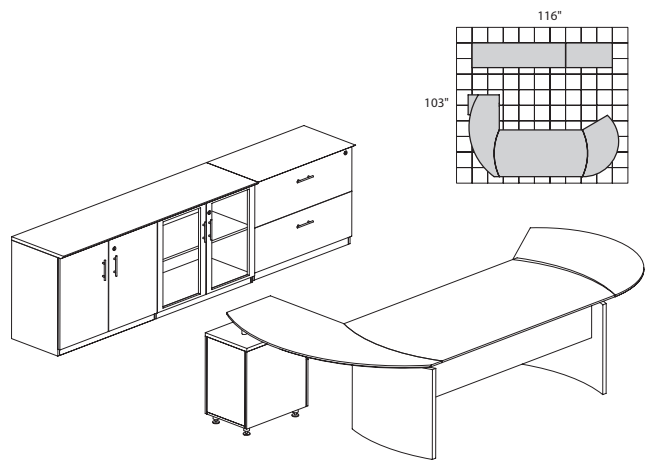

MEDINA SERIES – SUITE #15

Consists of:

QTY.	MODEL NO.	DESCRIPTION	LIST PRICE EACH
1	MND72	72"W Desk	$670
1	MNEXTL	Curved Desk Ext.	$405
1	MNRTPR	Curved Desk Return w/Pencil-Box-File	$715
1	ACD	Center Drawer	$165
1	MVLC	Low Wall Cabinet	$970
1	MVLF	Lateral File	$835

MNT15

TOTAL: $3760

DESKING

CASEGOODS

CONFERENCE & TRAINING TABLES

SEATING

STORAGE & FILING

SPECIALTY SOLUTIONS

COM FORMS

PRODUCT INDEX