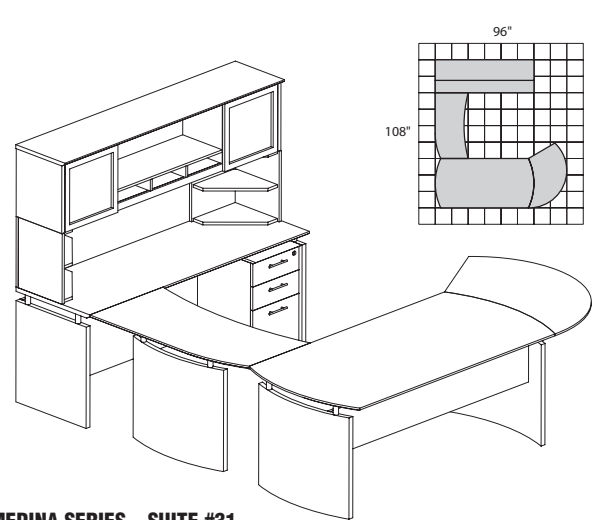

MEDINA SERIES – SUITE #31

Consists of:

QTY.	MODEL NO.	DESCRIPTION	LIST PRICE EACH
1	MND72	72"W Desk	$670
1	MNEXTL	Curved Desk Ext.	$405
1	ACD	Center Drawer	$165
1	MNBDGR	Bridge Right-Hand	$335
1	MNCNZ72	72"W Credenza	$435
1	MNH72	72"W Hutch	$775
1	MNBBF	Box Box File	$440
2	MNPO	Corner Supports	$110

MNT31

TOTAL: $3445