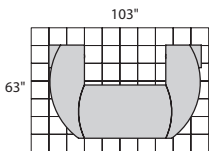

MEDINA SERIES – SUITE #3

Consists of:

QTY.	MODEL NO.	DESCRIPTION	LIST PRICE EACH
1	MND63	63"W Desk	$635
1	MNRTPR	Curved Desk Return w/Pencil-Box-File	$715
1	MNRTPL	Curved Desk Return w/Pencil-Box-File	$715
1	ACD	Center Drawer	$165

MNT3

TOTAL: $2230