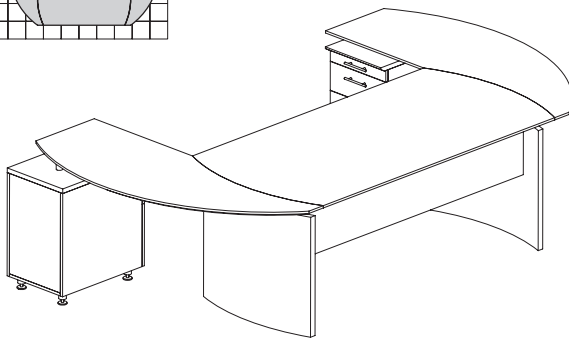

MEDINA SERIES – SUITE #3

Consists of:

QTY.	MODEL NO.	DESCRIPTION	LIST PRICE EACH
1	MND63	63"W Desk	$635
1	MNRTPR	Curved Desk Return w/Pencil-Box-File	$715
1	MNRTPL	Curved Desk Return w/Pencil-Box-File	$715
1	ACD	Center Drawer	$165

MNT3

TOTAL: $2230