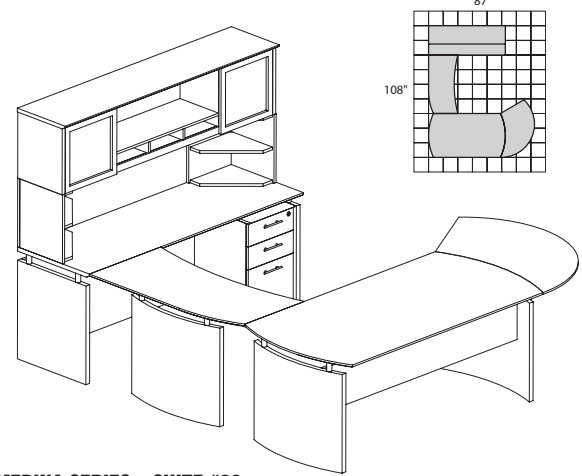

MEDINA SERIES – SUITE #29

Consists of:

QTY.	MODEL NO.	DESCRIPTION	LIST PRICE EACH
1	MND63	63"W Desk	$635
1	MNEXTL	Curved Desk Ext.	$405
1	ACD	Center Drawer	$165
1	MNBDGR	Bridge Right-Hand	$335
1	MNCNZ63	63"W Credenza	$390
1	MNH63	63"W Hutch	$665
1	MNBBF	Box Box File	$440
2	MNPO	Corner Supports	$110

MNT29

TOTAL: $3255