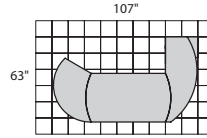

MEDINA SERIES – SUITE #2

Consists of:

QTY.	MODEL NO.	DESCRIPTION	LIST PRICE EACH
1	MND63	63"W Desk	$635
1	MNEXTL	Curved Desk Ext.	$405
1	MNRTPL	Curved Desk Return w/Pencil-Box-File	$715
1	ACD	Center Drawer	$165

MNT2

TOTAL: $1920