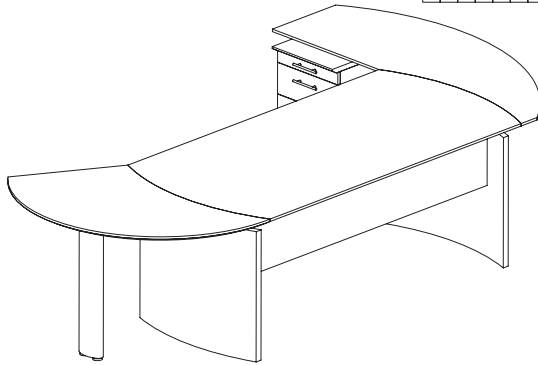

MEDINA SERIES TYPICALS

MEDINA SERIES – SUITE #5

Consists of:

QTY.	MODEL NO.	DESCRIPTION	LIST PRICE EACH
1	MND72	72"W Desk	$670
1	MNEXTR	Curved Desk Ext.	$405
1	MNRTPL	Curved Desk Return w/Pencil-Box-File	$715
1	ACD	Center Drawer	$165

MNT5

TOTAL: $1955