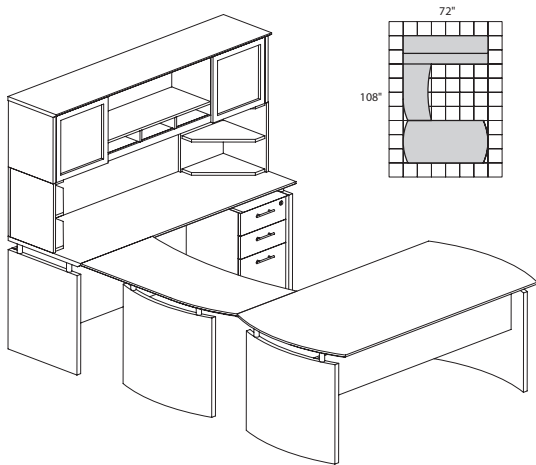

MEDINA SERIES TYPICALS

MEDINA SERIES – SUITE #36

Consists of:

QTY.	MODEL NO.	DESCRIPTION	LIST PRICE EACH
1	MND72	72"W Desk	$670
1	ACD	Center Drawer	$165
1	MNBDGR	Bridge Right-Hand	$335
1	MNCNZ72	72"W Credenza	$435
1	MNH72	72"W Hutch	$775
1	MNBBF	Box Box File	$440
2	MNPO	Corner Supports	$110

MNT36

TOTAL: $3040