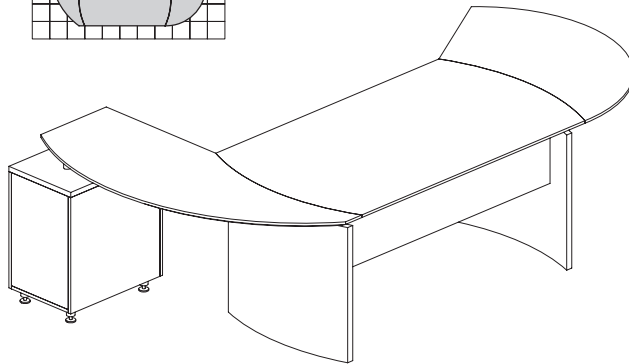

MEDINA SERIES TYPICALS

MEDINA SERIES – SUITE #1

Consists of:

QTY.	MODEL NO.	DESCRIPTION	LIST PRICE EACH
1	MND63	63"W Desk	$635
1	MNEXTL	Curved Desk Ext.	$405
1	MNRTPR	Curved Desk Return w/Pencil-Box-File	$715
1	ACD	Center Drawer	$165

MNT1

TOTAL: $1920