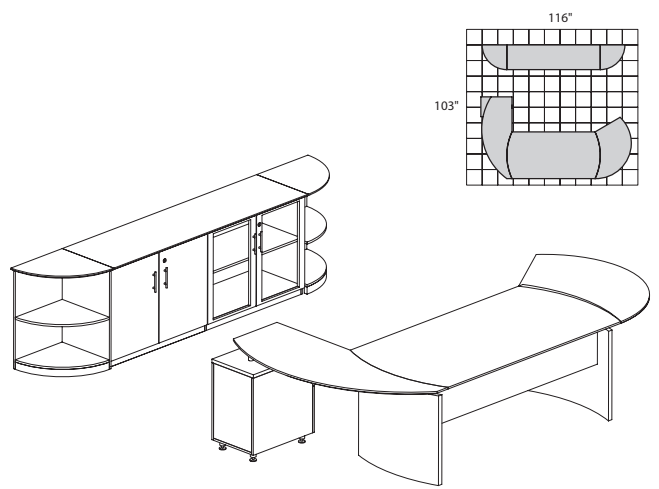

MEDINA SERIES – SUITE #10

Consists of:

QTY.	MODEL NO.	DESCRIPTION	LIST PRICE EACH
1	MND72	72"W Desk	$670
1	MNEXTL	Curved Desk Ext.	$405
1	MNRTPR	Curved Desk Return w/Pencil-Box-File	$715
1	ACD	Center Drawer	$165
1	MVLC	Low Wall Cabinet	$970
1	MVBQ2	2 Shelf 1/4-Round	$215
1	MVBQ2	2 Shelf 1/4-Round	$215

MNT10

TOTAL: $3355