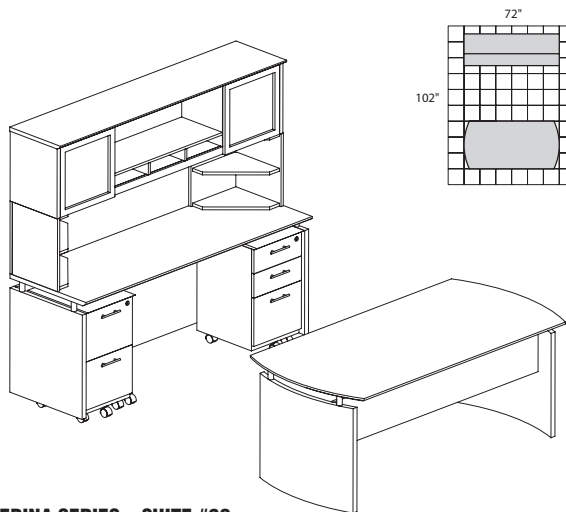

MEDINA SERIES – SUITE #38

Consists of:

QTY.	MODEL NO.	DESCRIPTION	LIST PRICE EACH
1	MND72	72"W Desk	$670
1	ACD	Center Drawer	$165
1	MNCNZ72	72"W Credenza	$435
1	MNH72	72"W Hutch	$775
1	MNBBF	Box Box File	$440
1	MNFF	File File Ped	$405
2	MNPO	Corner Supports	$110

MNT38

TOTAL: $3110