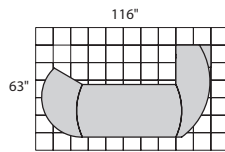

MEDINA SERIES TYPICALS

MEDINA SERIES – SUITE #5

Consists of:

QTY.	MODEL NO.	DESCRIPTION	LIST PRICE EACH
1	MND72	72"W Desk	$670
1	MNEXTR	Curved Desk Ext.	$405
1	MNRTPL	Curved Desk Return w/Pencil-Box-File	$715
1	ACD	Center Drawer	$165

MNT5

TOTAL: $1955