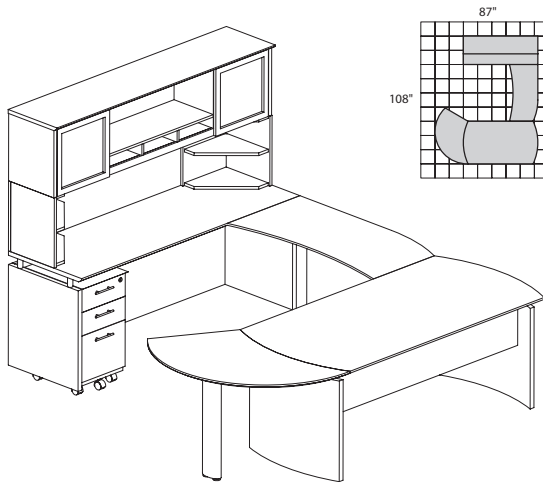

MEDINA SERIES – SUITE #30

Consists of:

QTY.	MODEL NO.	DESCRIPTION	LIST PRICE EACH
1	MND63	63"W Desk	$635
1	MNEXTR	Curved Desk Ext.	$405
1	ACD	Center Drawer	$165
1	MNBDGL	Bridge Left-Hand	$335
1	MNCNZ63	63"W Credenza	$390
1	MNH63	63"W Hutch	$665
1	MNBBF	Box Box File	$440
2	MNPO	Corner Supports	$110

MNT30

TOTAL: $3255