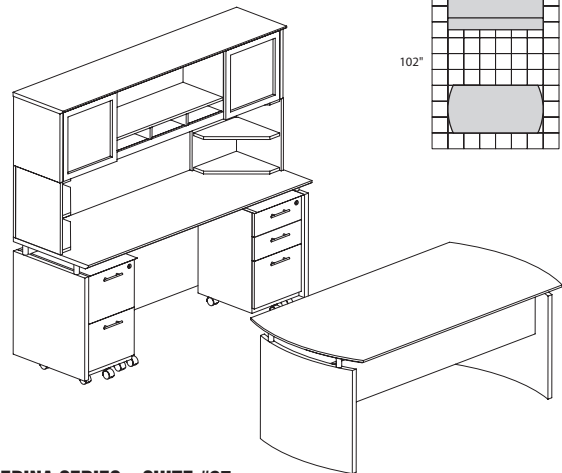

MEDINA SERIES – SUITE #37

Consists of:

QTY.	MODEL NO.	DESCRIPTION	LIST PRICE EACH
1	MND63	63"W Desk	$635
1	ACD	Center Drawer	$165
1	MNCNZ63	63"W Credenza	$390
1	MNH63	63"W Hutch	$665
1	MNBBF	Box Box File	$440
1	MNFF	File File Ped	$405
2	MNPO	Corner Supports	$110

MNT37

TOTAL: $2920