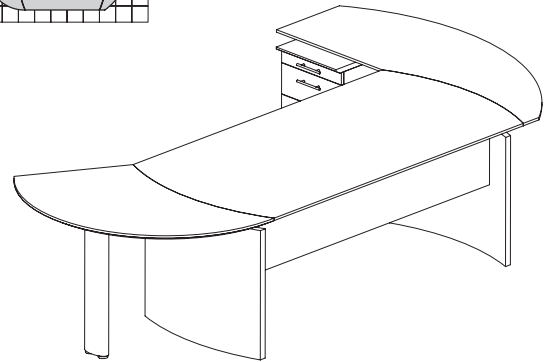

MEDINA SERIES – SUITE #2

Consists of:

QTY.	MODEL NO.	DESCRIPTION	LIST PRICE EACH
1	MND63	63"W Desk	$635
1	MNEXTL	Curved Desk Ext.	$405
1	MNRTPL	Curved Desk Return w/Pencil-Box-File	$715
1	ACD	Center Drawer	$165

MNT2

TOTAL: $1920