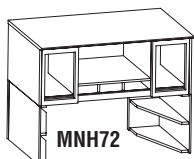

## CURVED DESK EXTENSION

- Creates conference end.
- Supported by silver leg.
- Available for right or left side of desk.

Model No.	Description	Dimensions	Wt.	List Price
MNEXTR	Right extension	47"W x 28"D x 29 1/2"H	49#	\$405
MNEXTL	Left extension	47"W x 28"D x 29 1/2"H	49#	\$405

## CREDENZA

Model No.	Dimensions	Wt.	List Price
MNCN63	63"W x 20"D x 29 1/2"H	106#	\$390
MNCN72	72"W x 20"D x 29 1/2"H	110#	\$435

**MEDINA SERIES****BRIDGE**

- Not free standing. Requires connection to credenza and desk.
- Features modesty panel.

Model No.	Description	Dimensions	Wt.	List Price
<b>MNB DGR</b>	Right Hand Bridge	48"W x 24"D x 29 1/2"H	62#	\$335
<b>MNB DGL</b>	Left Hand Bridge	48"W x 24"D x 29 1/2"H	62#	\$335

**HUTCH**

- Frosted glass doors with silver frames.
- Two open compartment slots.
- Two corner supports are needed to support a hutch.
- Fully assembled.
- Wall mounted or sits on corner supports.