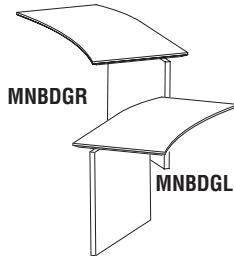

MEDINA SERIES

BRIDGE

- Not free standing. Requires connection to credenza and desk.
- Features modesty panel.

Model No.	Description	Dimensions	Wt.	List Price
MNB DGR	Right Hand Bridge	48"W x 24"D x 29 1/2"H	62#	$335
MNB DGL	Left Hand Bridge	48"W x 24"D x 29 1/2"H	62#	$335

HUTCH