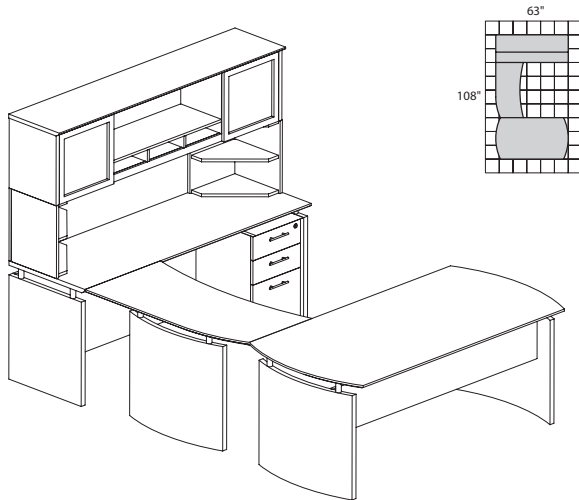

MEDINA SERIES – SUITE #34

Consists of:

QTY.	MODEL NO.	DESCRIPTION	LIST PRICE EACH
1	MND63	63"W Desk	$635
1	ACD	Center Drawer	$165
1	MNBDGR	Bridge Right-Hand	$335
1	MNCNZ63	63"W Credenza	$390
1	MNH63	63"W Hutch	$665
1	MNBBF	Box Box File	$440
2	MNPO	Corner Supports	$110

MNT34

TOTAL: $2850