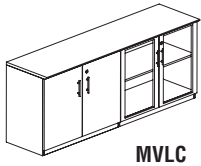

MEDINA SERIES

LOW WALL CABINET WITH DOORS

MVLC

- Sets of doors lock separately. Keyed alike.
- Includes one adjustable shelf on each side.

Model No.	Description	Dimensions	Wt.	List Price
MVLC	Wood/Glass Door Combination	72"W x 20"D x 29 1/2"H	190#	$970