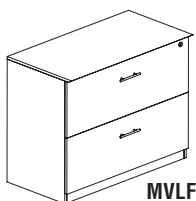

Model No.	Dimensions	Wt.	List Price
<b>MNBBF Box-Box File</b>	15 1/2"W x 18"D x 26 3/4"H	70#	\$440
<b>MNFF File-File</b>	15 1/2"W x 18"D x 26 3/4"H	68#	\$405

**CENTER DESK DRAWER**

- Solid wood frame construction.
- Drawer operates smoothly using full-extension ball-bearing suspension.
- Available in Graphite with Black drawer front only.

Model No.	Dimensions	Wt.	List Price
<b>ACD</b>	30"W x 18"D x 2"H Assembled	10#	\$165

**LATERAL FILE**

- Accommodate letter and legal sized hanging file folders.
- Includes counter-weight for stability when in use.
- Gang-lock features removable core enabling keyed-alike suites.
- Drawers operate smoothly using full-extension ball-bearing suspensions.