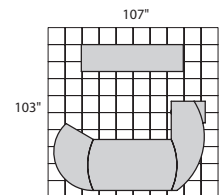

MEDINA SERIES – SUITE #8

Consists of:

QTY.	MODEL NO.	DESCRIPTION	LIST PRICE EACH
1	MND63	63"W Desk	$635
1	MNEXTL	Curved Desk Ext.	$405
1	MNRTPL	Curved Desk Return w/Pencil-Box-File	$715
1	ACD	Center Drawer	$165
1	MVLC	Low Wall Cabinet	$970

MNT8

TOTAL: $2890