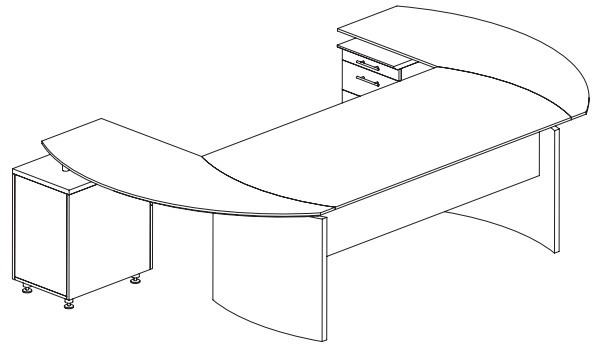

MEDINA SERIES – SUITE #6

Consists of:

QTY.	MODEL NO.	DESCRIPTION	LIST PRICE EACH
1	MND72	72"W Desk	$670
1	MNRTPR	Curved Desk Return w/Pencil-Box-File	$715
1	MNRTPL	Curved Desk Return w/Pencil-Box-File	$715
1	ACD	Center Drawer	$165

MNT6

TOTAL: $2265