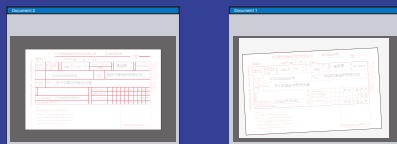

ScanQ Mobile Scanner

InstantScan — scanning begins as soon as you insert the page

Ultralight, portable scanner

No computer required to scan!

Direct save images in JPEG/PDF file format up to 1200dpi

Save images direct to SD card

Scan to cloud with PaperPort SE 14 and better OCR accuracy

PAPERPORT SE 14

Automatically straightens a image and crop according to actual paper sizes.

Powered by Li-ion Battery
Battery life: 200

Avision
www.acion.com

Avision Inc.
No. 20, Creation Rd. I
Hsinchu Science Park 30077, Taiwan,
R.O.C.

Tel: 886-3-5782388
Fax: 886-3-5777017
E-mail: sales@acion.com.tw