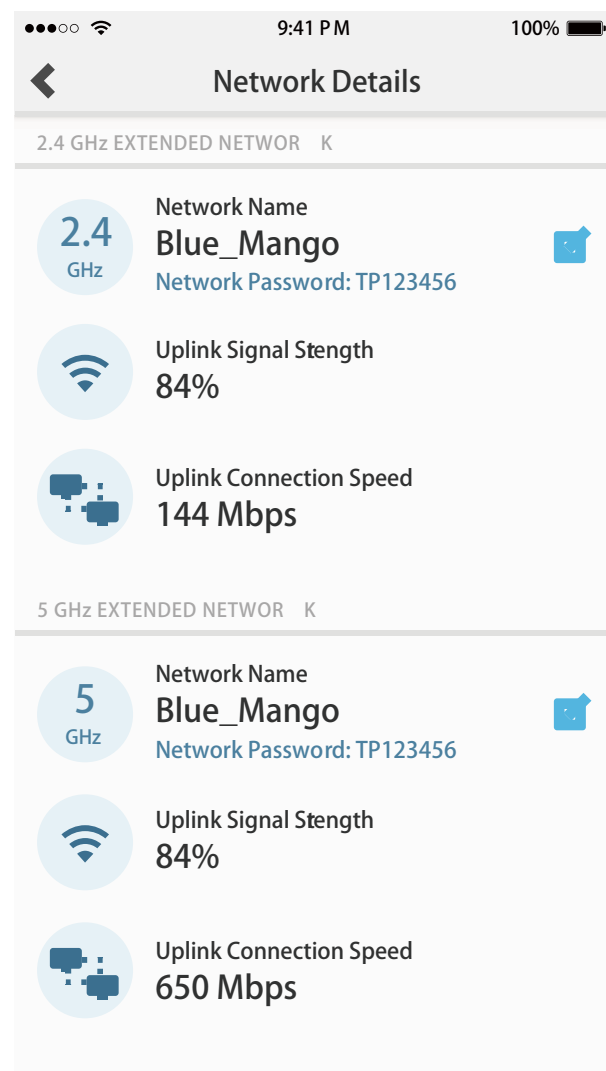

Get a Network Status Overview

With RE350K, you can easily know the status of your range extender and check how your network is used.