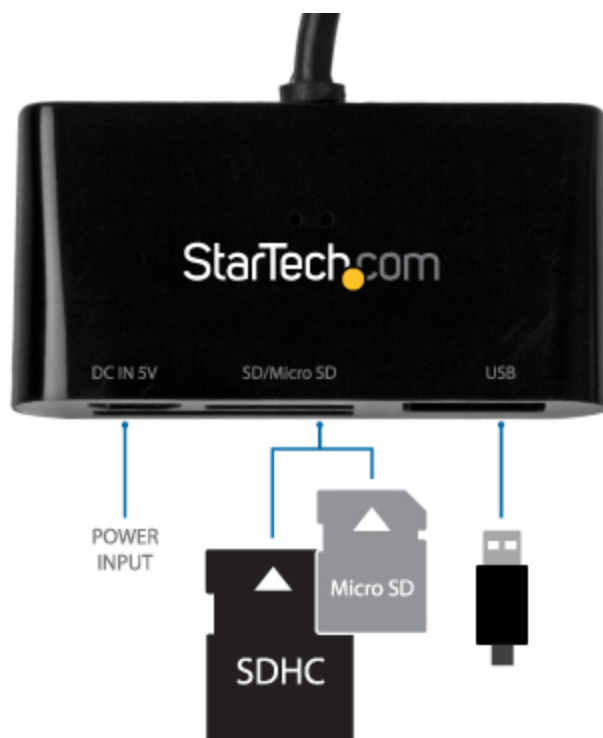

OTG USB Memory Card Reader Dongle for Mobile Devices - Supports SD & Micro SD Cards

StarTech ID: FCREADUOTGDB

Now you can quickly access photos, video and data from a MicroSD™ card, SD™ card or USB-attached storage device using your Micro USB On-The-Go (OTG) enabled tablet or smartphone. This compact, dongle-style memory card reader is compatible with any OTG-enabled mobile device such as the Samsung Galaxy™, Sony Xperia™, HTC® mobile devices and other Micro USB-equipped tablets and smartphones.

Make your smartphone or tablet do more than ever

This versatile memory card reader gives you quick access to data on SD or MicroSD cards or USB attached storage devices, expanding the capabilities of your smartphone or tablet. The card reader offers flexible use,

letting you connect easily to your tablet or smartphone, no matter where the Micro USB connector is located on the device.

The OTG card reader makes it easier to share high-quality images and video. You can shoot video or photos with your high-end digital camera; connect the memory card in your smartphone and instantly view and upload your images to Facebook, Twitter or Instagram.

Connect USB devices through the USB 2.0 port

The memory card reader features a fully functional USB 2.0 port that lets you connect USB devices such as a USB flash drive, mouse or keyboard to your OTG-enabled mobile device. The adapter dongle also features a USB DC power connection which enables the adapter and connected smartphone or tablet to access data on a USB attached storage device, such as a USB 2.5" HDD enclosure, to add data storage.