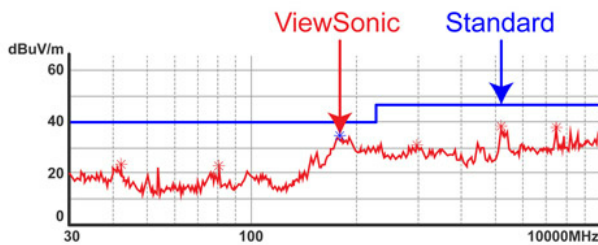

EMI Test Result

VESA-mountable

It features a 100 x 100mm VESA-mountable design that allows you to mount the display on a monitor stand or on a wall, depending on your specific needs. With an easily detachable base, it's easy to mount the display on its new stand or attach it to a wall mount.