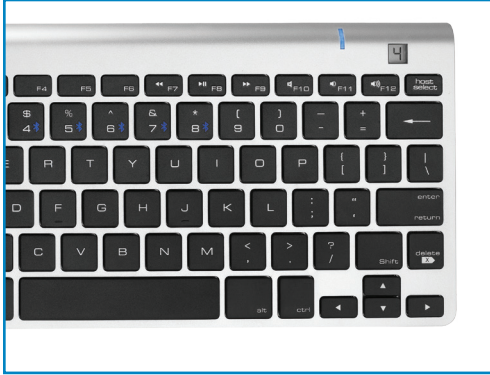

Blu-Link™ Multi-Host Bluetooth Keyboard

Pairs Up To 8 Devices

One keyboard for all of your devices, the Multi-Host Keyboard pairs with up to 8 devices simultaneously--switching between them 'on the fly.' Its LCD window indicates your active device, while an LED shows pairing and battery status.