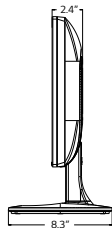

## LED Back-lit

▶ 22MB35D-I

▶ 22MB35DM-I

▶ 22MB35Y-I

22" class (21.5" diagonal)

22MB35D-I | 22MB35Y-I

22MB35DM-I

Rear Jack Panel  
22MB35D-I

22MB35DM-I

22MB35Y-I

22MB35Y-I Side Jack Pack

PANEL	Model	22MB35D-I	22MB35DM-I	22MB35Y-I
Panel Type		IPS		
Panel Size		22" Class (21.5" diagonal)		
Pixel Pitch (mm)		0.248 x 0.248		
Aspect Ratio		16:9		
Native Resolution		1920 x 1080		
Color Gamut (CIE1976)		72%		
Color Depth (Number of Colors)		16.7M colors		
Brightness		250cd/m <sup>2</sup>		
Contrast Ratio (Original)		1,000:1		
Dynamic CR		5,000,000:1		
Viewing Angle (HxV)		178°/178°		
Response Time (Glare/non Glare)		5ms		
Surface Treatment		Anti-glare, 3H		
INPUTS	D-Sub	Yes		
	DVI-D	Yes		
	Display Port	No	No	Yes
	Others	No	No	USB 1up/2down
AUDIO	PC Audio In	No	Yes	Yes
	Headphone Out	No	Yes	No
SPEAKER	Type	No	2ch Stereo	
	Audio Output (Watt)	No	1W x 2	