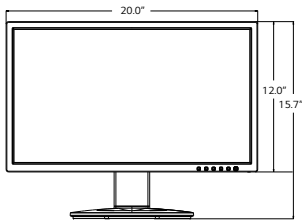

22MB35DM-I