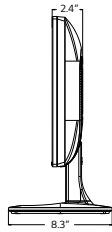

## LED Back-lit

▶ 22MB35D-I

▶ 22MB35DM-I

▶ 22MB35Y-I

22" class (21.5" diagonal)

22MB35D-I | 22MB35Y-I

22MB35DM-I

Rear Jack Panel  
22MB35D-I

22MB35DM-I

22MB35Y-I

22MB35Y-I Side Jack Pack

PANEL	Model	22MB35D-I	22MB35DM-I	22MB35Y-I
Panel Type		IPS		
Panel Size		22" Class (21.5" diagonal)		
Pixel Pitch (mm)		0.248 x 0.248		
Aspect Ratio		16:9		
Native Resolution		1920 x 1080		
Color Gamut (CIE1976)		72%		
Color Depth (Number of Colors)		16.7M colors		
Brightness		250cd/m <sup>2</sup>		
Contrast Ratio (Original)		1,000:1		
Dynamic CR		5,000,000:1		
Viewing Angle (HxV)		178°/178°		
Response Time (Glare/non Glare)		5ms		
Surface Treatment		Anti-glare, 3H		
INPUTS	D-Sub	Yes		
	DVI-D	Yes		
	Display Port	No	No	Yes
	Others	No	No	USB 1up/2down
AUDIO	PC Audio In	No	Yes	Yes
	Headphone Out	No	Yes	No
SPEAKER	Type	No	2ch Stereo	
	Audio Output (Watt)	No	1W x 2	