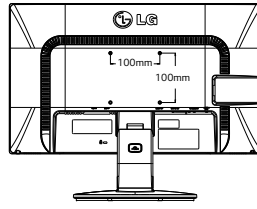

## LED Back-lit

▶ 22MB35D-I

▶ 22MB35DM-I

▶ 22MB35Y-I

22" class (21.5" diagonal)

22MB35D-I | 22MB35Y-I

22MB35DM-I

Rear Jack Panel  
22MB35D-I

22MB35DM-I

22MB35Y-I

22MB35Y-I Side Jack Pack

PANEL	Model	22MB35D-I	22MB35DM-I	22MB35Y-I
Panel Type		IPS		
Panel Size		22" Class (21.5" diagonal)		
Pixel Pitch (mm)		0.248 x 0.248		
Aspect Ratio		16:9		
Native Resolution		1920 x 1080		
Color Gamut (CIE1976)		72%		
Color Depth (Number of Colors)		16.7M colors		
Brightness		250cd/m <sup>2</sup>		
Contrast Ratio (Original)		1,000:1		
Dynamic CR		5,000,000:1		
Viewing Angle (HxV)		178°/178°		
Response Time (Glare/non Glare)		5ms		
Surface Treatment		Anti-glare, 3H		
INPUTS	D-Sub	Yes		
	DVI-D	Yes		
	Display Port	No	No	Yes
	Others	No	No	USB 1up/2down
AUDIO	PC Audio In	No	Yes	Yes
	Headphone Out	No	Yes	No
SPEAKER	Type	No	2ch Stereo	
	Audio Output (Watt)	No	1W x 2	