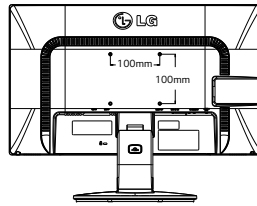

22MB35DM-I