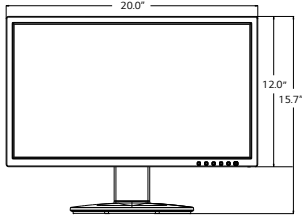

IPS Professional Monitor

LED Back-lit

▶ 22MB35D-I

▶ 22MB35DM-I

▶ 22MB35Y-I

22" class (21.5" diagonal)

22MB35D-I | 22MB35Y-I