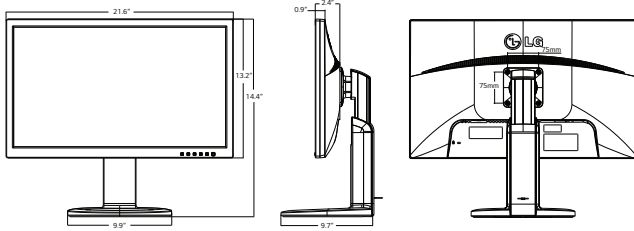

IPS Multi-tasking Monitor

▶ 23MB35PM-B

23" class (23.0" measured diagonally)

▶ 24MB35P-B

▶ 24MB35PU-B

▶ 24MB35PY-B

24" class (23.8" measured diagonally)

23MB35PM-B