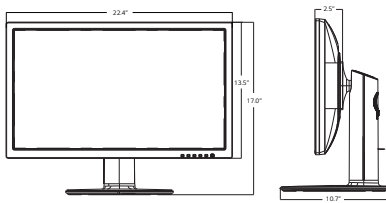

24MB35P-B/24MB35PU-B/24MB35PY-B

PANEL	Model	23MB35PM-B	24MB35P-B	24MB35PU-B	24MB35PY-B
	Panel Size	23" Class (23.0" measured diagonally)	24" Class (23.8" measured diagonally)		
	Panel Type	IPS			
	Color Gamut (CIE1976)	72%			
	Color Depth (Number of Colors)	16.7M colors			
	Pixel Pitch (mm)	0.265 x 0.265	0.275 x 0.275		
	Aspect Ratio	16:9			
	Native Resolution	1920 x 1080			
	Brightness	250cd/m²			
	Contrast Ratio (Original)	1,000:1			
	Dynamic CR	5,000,000:1			
	Viewing Angle (HxV)	178°/178°			
	Response Time	5ms			
	Surface Treatment	Anti-glare, 3H			
INPUTS	D-Sub	Yes			
	DVI-D	Yes			
	DP	No		Yes	
	Others	No		USB 1Up/2Down	
AUDIO	PC Audio In	Yes	No	Yes	
	Headphone Out	Yes	No		
SPEAKER	Type	2ch Stereo	No	2ch Stereo	
	Audio Output (Watt)	1W x 2	No	1W x 2	

POWER	Model	23MB35PM-B	24MB35P-B	24MB35PU-B	24MB35PY-B
	Type	Built-In Power (Power only)			
	Input	100~240V 50/60Hz			
	Output (for Speaker)	27W(12V/2.3A)	No	27W(12V/2.3A)	
	Normal On(EPA6.0)	21W	23W	19W	19W
	Normal On(typ.)	29W	31W	24W	24W
	Power Save/ Sleep Mode(Max)	0.3W			
	DC Off(Max)	0.3W			
FREQUENCY	H-Frequency (Analog/Digital)	30~83kHz			
	V-Frequency (Analog/Digital)	56~75Hz			
SPECIAL FEATURES	Original Ratio	Yes			
	DDC/CI	Yes			
	HDCP	Yes			
	Intelligent Auto (Auto Resolution)	Yes			
	Key Lock	Yes			
	Plug & Play	Yes			
	Reader Mode	Yes			
	Flicker Safe	Yes			
	Factory Calibration	Yes			
	Super Energy Saving	Yes			
SIX Axis Control	Yes				
CABINET	With Stand	21.6" X 9.7" X 14.4"	22.4" x 10.7" x 17.0"		
	Weight	9.9 lbs	11.2 lbs		
	Without Stand	21.6" x 2.4" x 13.2"	22.4" x 2.5" x 13.5"		
	Weight	9.3 lbs	10.4 lbs		
	Carton	24.6" x 16.3" x 8.0"	25.2" x 16.3" x 5.5"		
	Weight	14.1 lbs			
	Base Detachable	Yes			
	Tilt(Angle)	-5° (front) ~ 20° (rear)			
	Swivel(Angle)	Yes			
	Height(mm)	110mm range	120mm range		
Pivot	Yes (90°)				
Color	Matte Black				
VESA™ Standard Mount Interface	75mm x 75mm	100mm x 100mm			
STANDARD CERTIFICATIONS	Safety	TCO(6.0), UL(cUL), TUV-GS, TUV-Ergo			
	EPA (6.0)	Yes			
	EMC	FCC-B, CE			
	ISO 13406-2 (ISO 9241-307)	Yes			
	EPEAT	Yes (Gold)			
	Windows	Yes (Windows 8)			
	UPC	7 19192 19384 0	7 19192 19388 8	7 19192 19328 4	7 19192 19389 5
WARRANTY	3-Year Limited Warranty (Parts/Labor/Backlight)				
ACCESSORIES	Power Cord				
	D-Sub				
	DVI-D				
	USB	No		Yes	
	PC Audio	Yes	No	Yes	

LG Electronics U.S.A., Inc.
HE B2B Division
2000 Millbrook Drive
Lincolnshire, IL 60069

Customer Service: 888.865.3026
www.LGSolutions.com/support

Contact your LG Regional Sales Representative:
Channel: 800.897.8871
Hospitality: 800.228.1236
E-mail: info@LGSolutions.com

SPEC_23_24MB35series_031414_PR