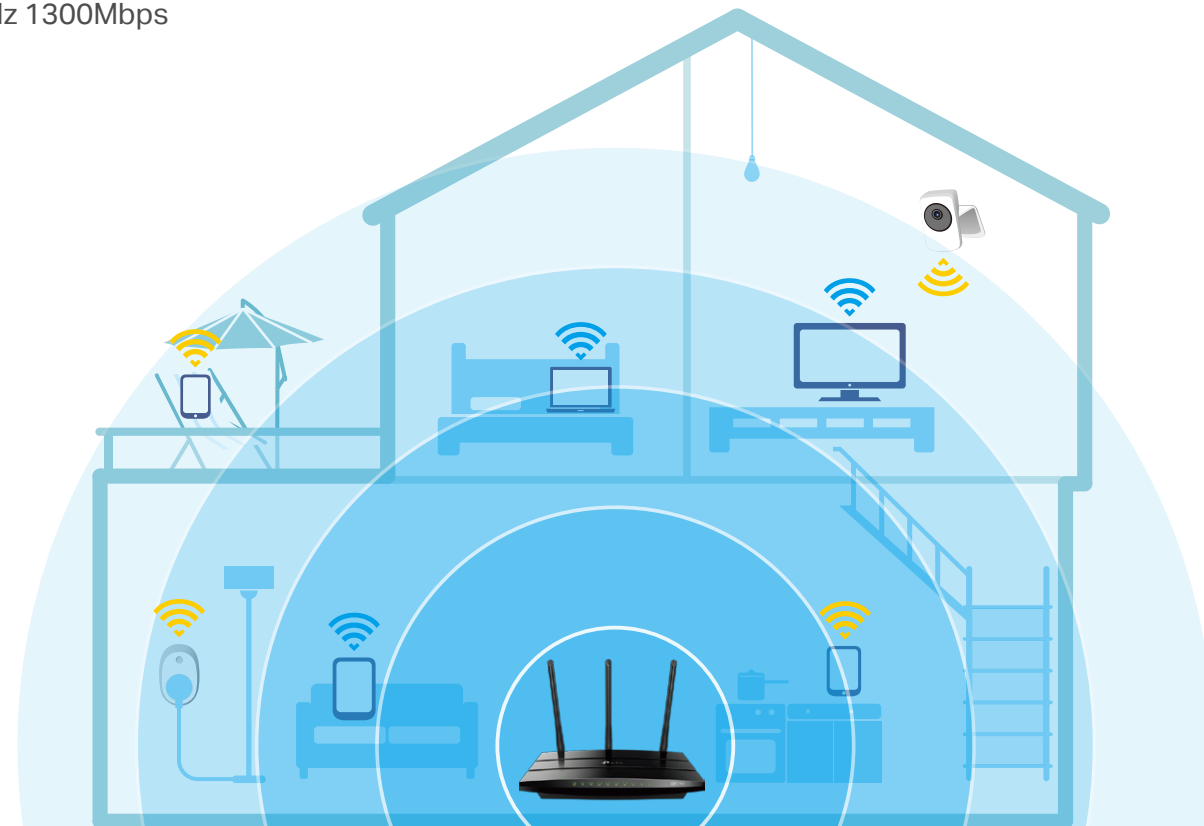

Highlights

Faster, More Reliable Wi-Fi

The Archer C7 covers your home with fast dual band Wi-Fi. The strong 2.4GHz (450Mbps) Wi-Fi band is perfect for sending emails, browsing the web and listening to music. The 5GHz band reaches 1300Mbps so you can game and stream in HD at the same time without interruption.

- 2.4GHz 450Mbps
- 5GHz 1300Mbps