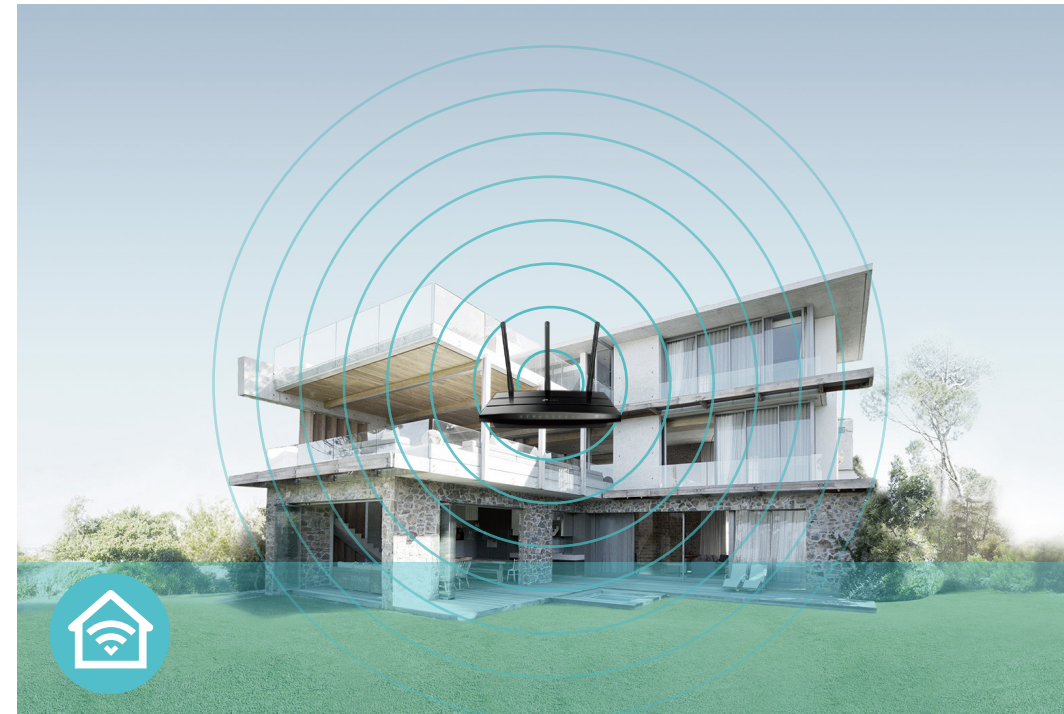

Highlights

Better Coverage

Three external omni directional antennas create strong, clear and dependable Wi-Fi throughout your home.

Easy Setup and Use

Installation is simple, thanks to an intuitive web interface and the powerful TP-Link app, Tether.

Wi-Fi Range

- **Ultimate Range Wi-Fi** – 3 dual band high-performance antennas with a high-powered amplifier ensure the widespread Wi-Fi coverage and a stable connection

Reliability

- **Simultaneous Dual Band** – Separate Wi-Fi bands enable more devices to connect to your network without a drop in performance
- **Easy Bandwidth Management** – Advanced QoS makes it easier for you to manage the bandwidth of connected devices