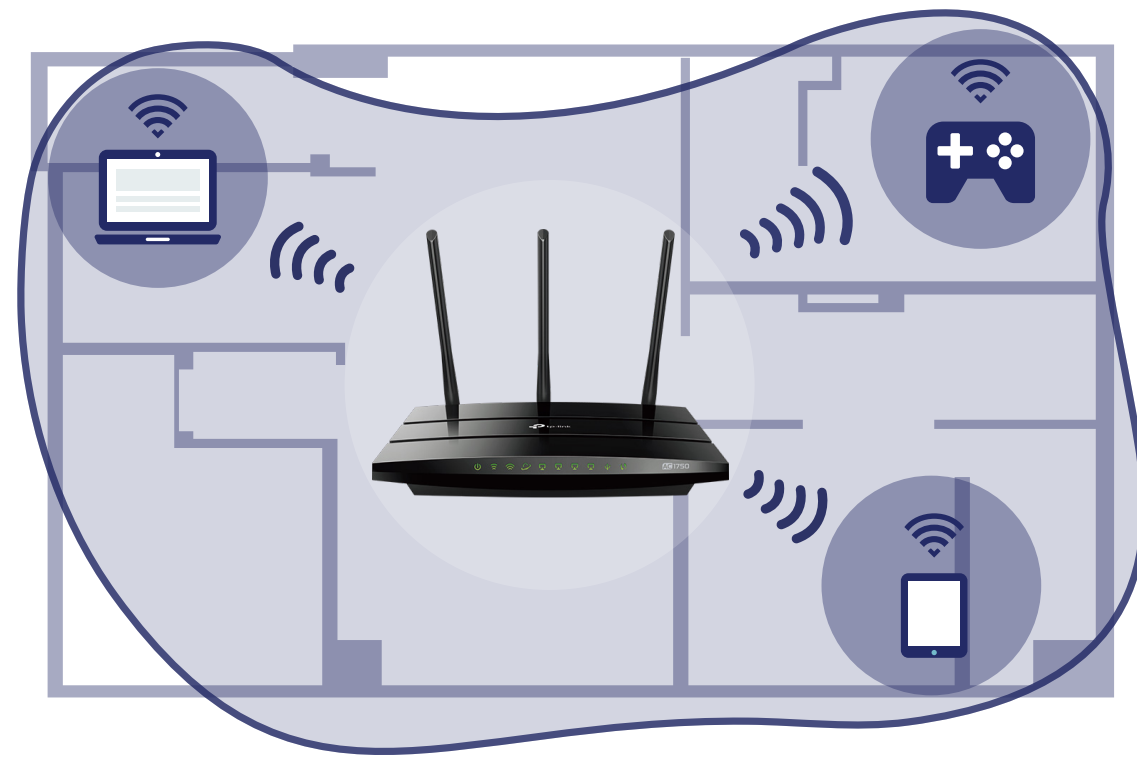

-  2.4GHz 450Mbps
-  5GHz 1300Mbps

Powerful Connections

The Archer C7's USB 2.0 port makes it easy to connect external drives to the router, letting you quickly share files, photos, video, and music wirelessly. Achieve peak performance with your wired devices through Gigabit Ethernet ports that can operate 10× faster than standard Ethernet.

Highlights

Better Coverage

Three external omni directional antennas create strong, clear and dependable Wi-Fi throughout your home.

Easy Setup and Use

Installation is simple, thanks to an intuitive web interface and the powerful TP-Link app, Tether.

Easy Sharing

- USB Port for Fast Sharing – With the USB 2.0 port, you can access and share your files and media locally. Through the router's FTP server, you can also access your files and media from network devices remotely
- Built-in Media Server – Allows you to play music, watch videos and view photos from any device on your network
- Offline Download – Allows you to download files without keeping your computer powered on all the time