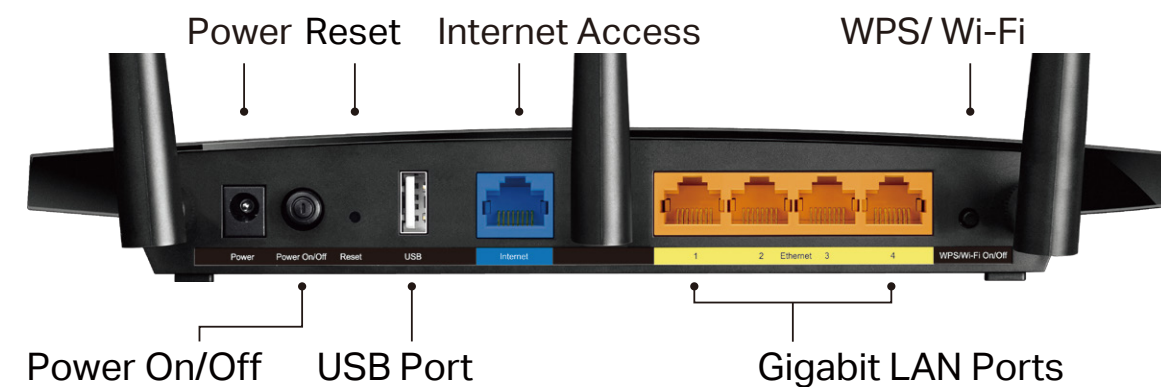

Security

- Guest Network – Keeps your main network secure by creating a separate network for friends and visitors
- Access Control – Establishes a whitelist or blacklist to allow or restrict certain devices to access the internet
- Parental Controls – Restricts internet access time and contents for children devices
- VPN Server – PPTP VPN and OpenVPN are supported, making it easy to set up a secure connection between your private network and the internet
- Encryptions for Secure Network – WPA-PSK and WPA2-PSK encryptions provide active protection against security threats

Easy Sharing

- USB Port for Fast Sharing – With the USB 2.0 port, you can access and share your files and media locally. Through the router's FTP server, you can also access your files and media from network devices remotely
- Built-in Media Server – Allows you to play music, watch videos and view photos from any device on your network
- Offline Download – Allows you to download files without keeping your computer powered on all the time

Specifications

Hardware

- Ethernet Ports: 4 10/100/1000Mbps LAN Ports, 1 10/100/1000Mbps WAN Port
- USB Ports: 1 USB 2.0 Port
- Buttons: Power On/Off Button, Reset Button, WPS/Wi-Fi On/Off Button
- Antennas: 3 Fixed Antennas
- External Power Supply: 12VDC/1.5A
- Dimensions (W x D x H): 9.6x6.4x1.3 in. (243 X 160.6 X 32.5mm)