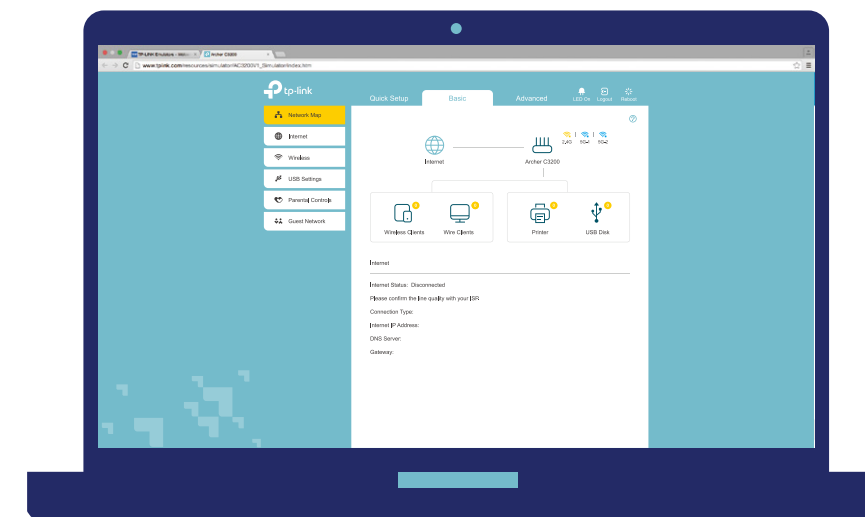

Highlights

Better Coverage

Three external omni directional antennas create strong, clear and dependable Wi-Fi throughout your home.

Easy Setup and Use

Installation is simple, thanks to an intuitive web interface and the powerful TP-Link app, Tether.