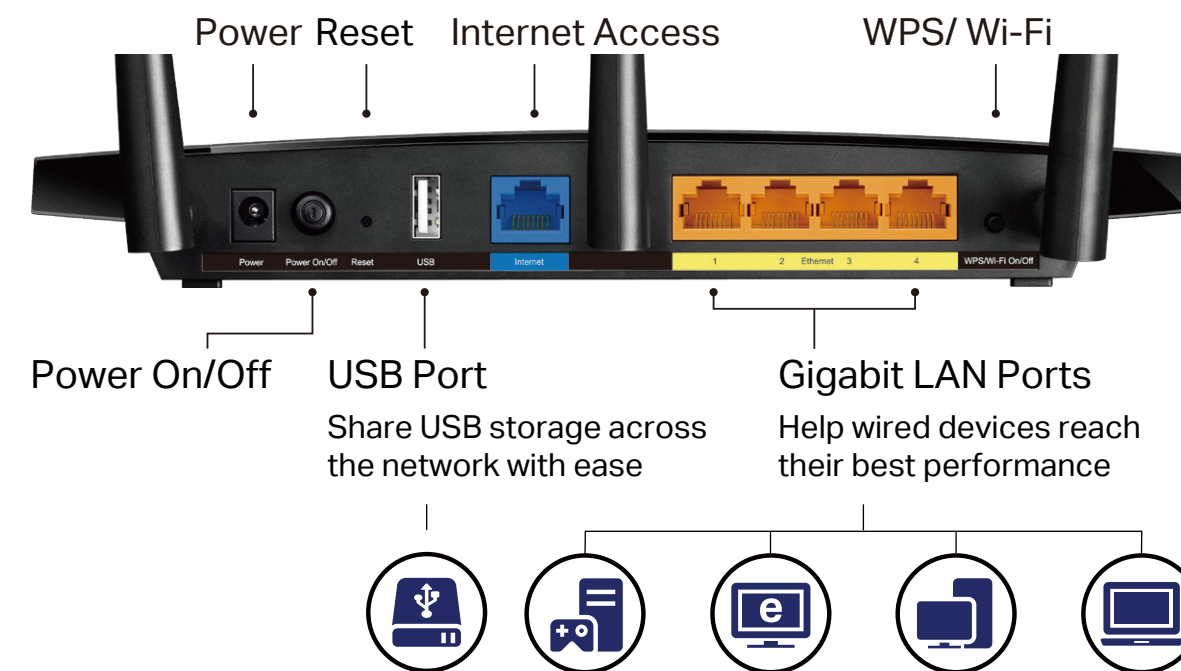

AC1750 Wireless Dual Band Gigabit Router

High-Speed Wi-Fi for Faster
Connections Across Your Home

Archer C7

450Mbps + 1300Mbps
Dual Band Wi-Fi

Gigabit Ports

USB 2.0 Port

Highlights

Faster, More Reliable Wi-Fi

The Archer C7 covers your home with fast dual band Wi-Fi. The strong 2.4GHz (450Mbps) Wi-Fi band is perfect for sending emails, browsing the web and listening to music. The 5GHz band reaches 1300Mbps so you can game and stream in HD at the same time without interruption.

-  2.4GHz 450Mbps
-  5GHz 1300Mbps

Powerful Connections

The Archer C7's USB 2.0 port makes it easy to connect external drives to the router, letting you quickly share files, photos, video, and music wirelessly. Achieve peak performance with your wired devices through Gigabit Ethernet ports that can operate 10× faster than standard Ethernet.

Highlights

Better Coverage

Three external omni directional antennas create strong, clear and dependable Wi-Fi throughout your home.

Easy Setup and Use

Installation is simple, thanks to an intuitive web interface and the powerful TP-Link app, Tether.