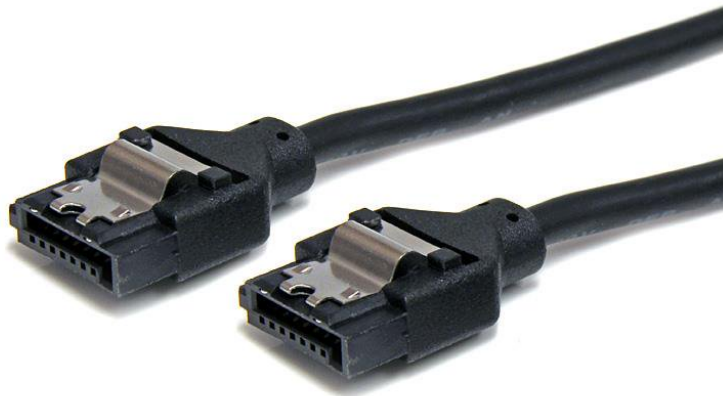

12in Latching Round SATA Cable

Product ID: LSATARND12

The LSATARND12 1-foot/12-inch latching round SATA cable is a high quality SATA 6Gbps cable that features a rounded design to help improve airflow inside a computer or server case by providing less resistance as air passes around the cable, in turn helping to ensure optimal cooling for optimized system performance.

This durable cable also features latching connectors, which lock when connected to a supporting (latchable) SATA port to, ensuring a snug, secured data connection every time to prevent accidental disconnects.

Features

- Round cable with straight latching connections
- Supports fast data transfer rates of up to 6 Gbps when used with SATA 3.0 compliant drives
- Compliant with SATA 6Gb/s Specifications

	Warranty	Lifetime
Hardware	Cable Jacket Type	PVC
Performance	Type and Rate	SATA III (6 Gbps)
Connector(s)	Connector A	1 - SATA (7 pin, Data) Latching Receptacle
	Connector B	1 - SATA (7 pin, Data) Latching Receptacle
Physical Characteristics	Cable Length	12 in [304.8 mm]
	Color	Black
	Connector Style	Latching
	Product Height	0.2 in [0.5 cm]
	Product Length	12 in [304.8 mm]
	Product Width	0.4 in [10 mm]
	Weight of Product	0.3 oz [8 g]
	Wire Gauge	30 AWG
Packaging Information	Package Height	0.4 in [9 mm]
	Package Length	8.9 in [22.5 cm]
	Package Quantity	1
	Package Width	4.9 in [12.5 cm]
	Shipping (Package) Weight	0.5 oz [13 g]
What's in the Box	Included in Package	1 - 12in Round Latching SATA Cable