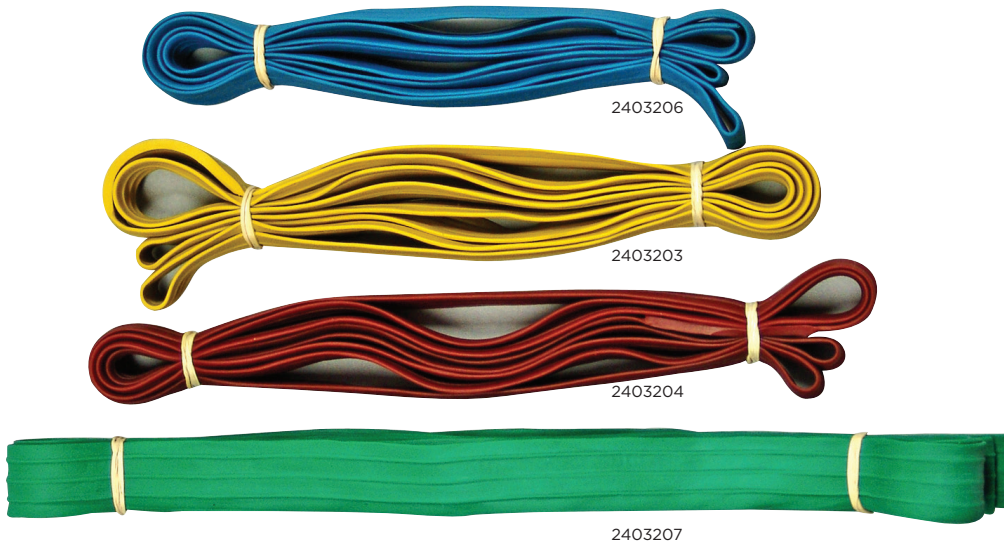

Pallet Bands

Pallet Bands help to secure pallets so that they can be moved quickly and safely from station to station or put in overhead storage racks. They go on in seconds and can be removed just as quickly. Pallet Bands allow air to flow freely through the entire pallet allowing coolers, chillers and freezers to quickly and evenly cool pallet loads and, unlike shrinkwrap, they will not trap unwanted moisture.

- Color coded by size
- Excellent for use on furniture or as mover bands
- Ribbed for extra holding strength and durability
- Provide outstanding pallet load stabilization
- Reusable for reduced packaging waste and lower costs
- Easy on, easy off in just seconds
- No expensive equipment or tools required
- Won't tear box surfaces
- Will secure protective covers to prevent dust on loads

ITEM #	DESCRIPTION	INNER	CASE	MIN
2403206	72" Blue (72"x1"x1/16")* • Fits 32x40 to 36x36 pallet	12	144	144
2403203	84" Yellow (84"x1"x1/16")* • Fits 36x42 to 36x48 pallet	12	144	144
2403204	92" Red (92"x1"x1/16")* • Fits 40x48 to 48x48 pallet	12	144	144
2403207	112" Green (112"x1"x1/16")* • Fits 48x60 to 48x48 pallet	12	144	144

* Size is circumference of band

VALUE

These bands can not only lower your material costs but also lower the labor costs associated with workers circling round and round pallets as they apply and remove costly, one-time use materials. There are no additional tools or expensive machinery to buy or maintain.

WHERE TO SELL

Furniture movers
Warehouses
Manufacturers
Distributors

TIPS

Stabilization for most pallet loads can be achieved with just one properly sized rubber pallet band. Multiple pallet bands can be used to meet unique pallet load requirements.

06.16

HOLDING YOUR WORLD TOGETHER

800.626.5940 | www.rubberband.com | sales@alliance-rubber.com | ISO 9001:2008 Certified