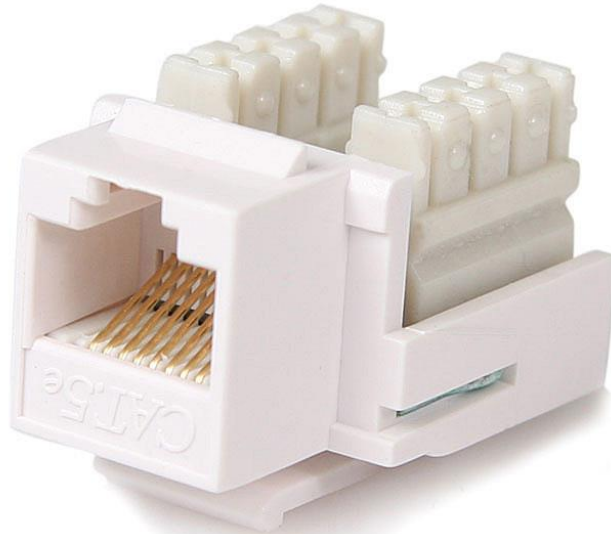

Cat5e RJ45 Keystone Jack White - 110 Type

Product ID: KEYSTONE110W

This Cat5e RJ45 Keystone Jack snaps into a wall plate, enabling mixed media outlets to adapt television cable and Ethernet (10BaseT, 100BaseT and 10Base2) cabling.

**Certifications, Reports
and Compatibility**

| | | |
|---------------------------------|---------------------------|--|
| | Warranty | 2 Years |
| Connector(s) | Connector Type(s) | 1 - RJ-45 Female |
| Physical Characteristics | Color | White |
| Packaging Information | Shipping (Package) Weight | 0 lb [0 kg] |
| What's in the Box | Included in Package | 1 - KEYSTONE (WHITE) 1 - INSTRUCTION MANUAL |