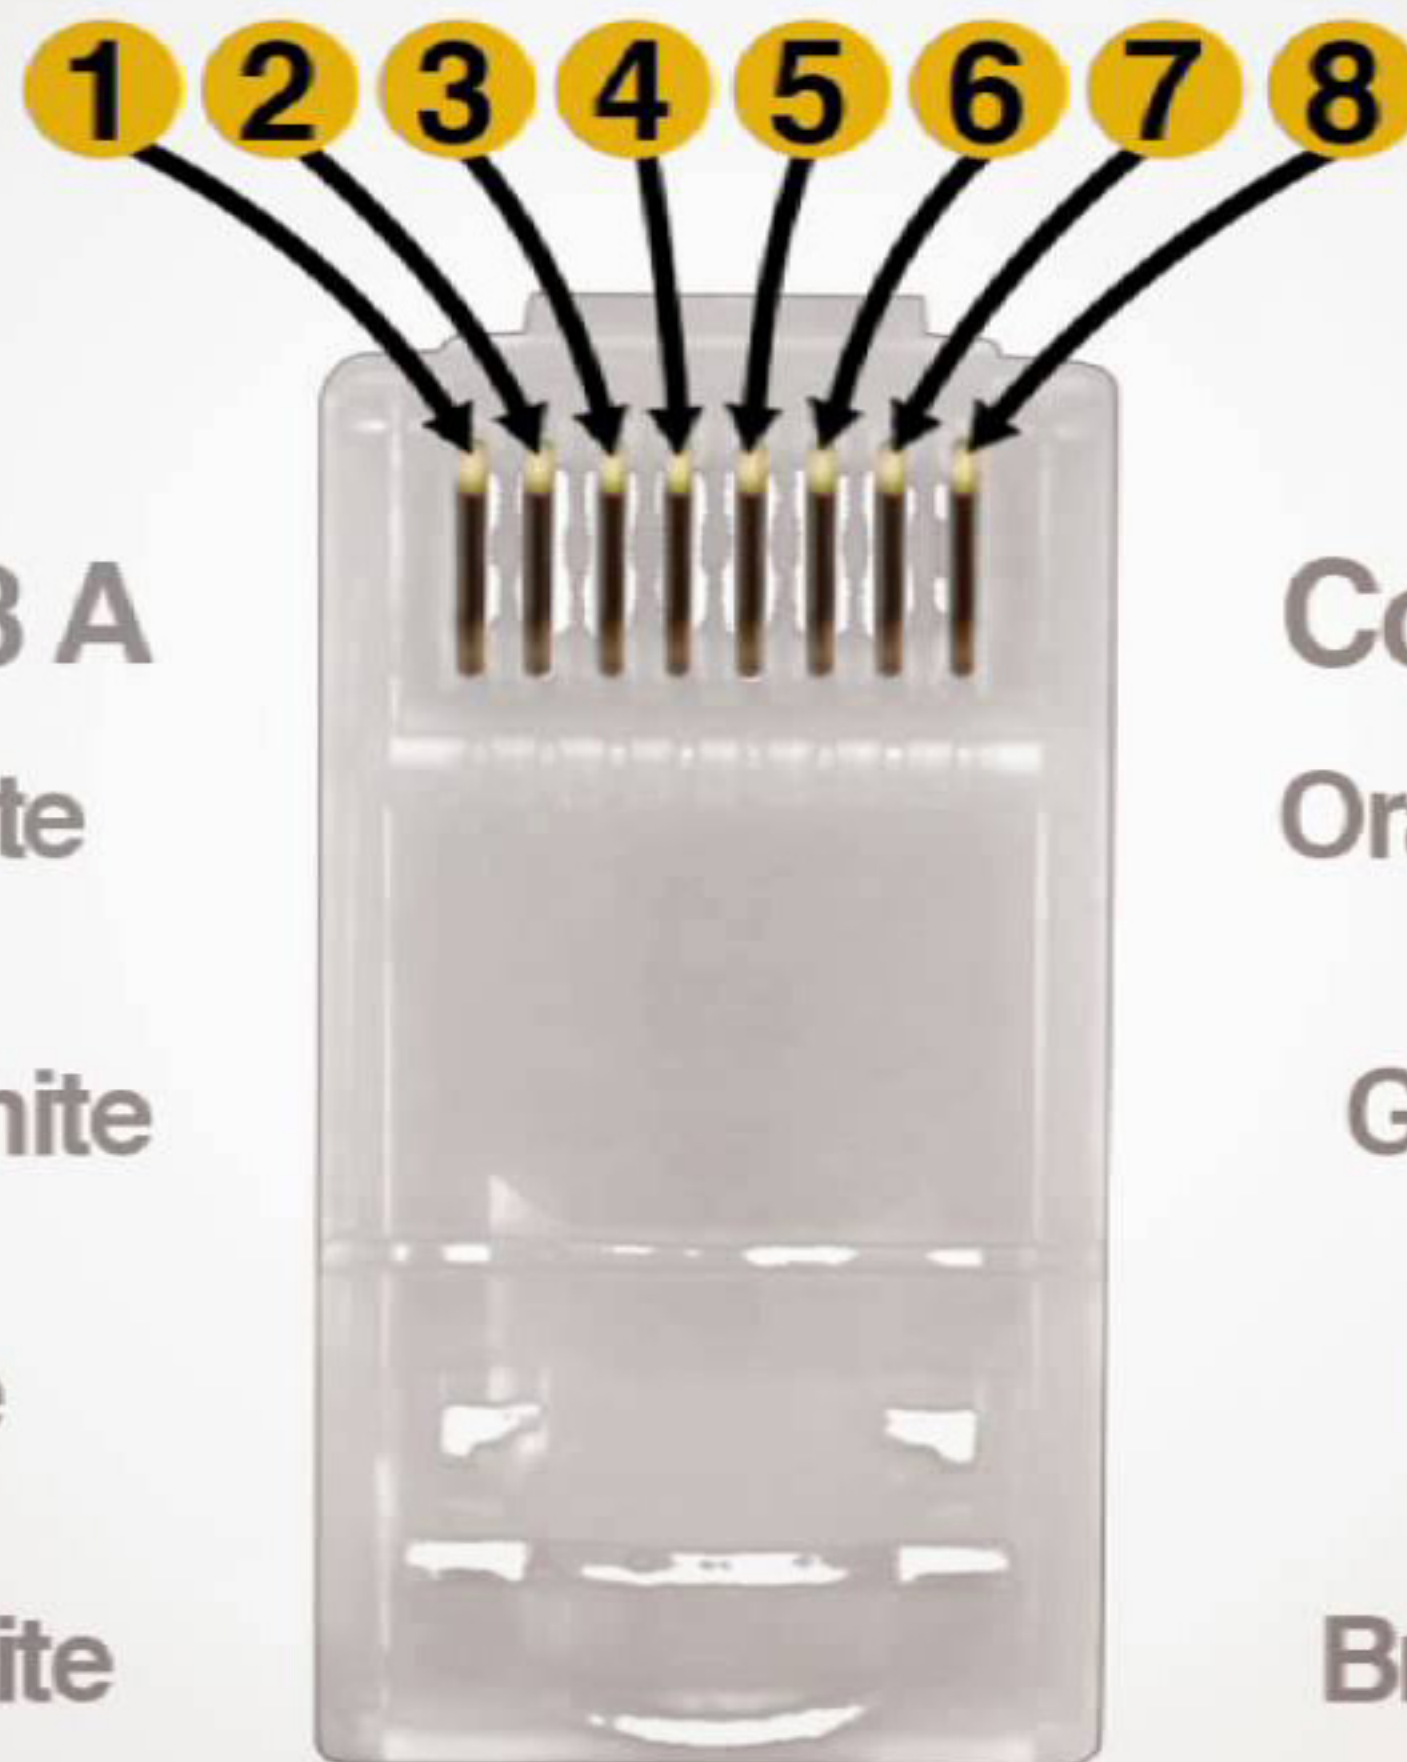

Connection Guide

Connection T568 A

- 1 Green/White
- 2 Green
- 3 Orange/White
- 4 Blue
- 5 Blue/White
- 6 Orange
- 7 Brown/White
- 8 Brown

Connection T568 B

- Orange/White 1
- Orange 2
- Green/White 3
- Blue 4
- Blue/White 5
- Green 6
- Brown/White 7
- Brown 8

CROSSOVER PINOUT

- 1. White Orange
- 2. Orange
- 3. White Green
- 4. Blue
- 5. White Blue
- 6. Green
- 7. White Brown
- 8. Brown

- 1. White Green
- 2. Green
- 3. White Orange
- 4. Blue
- 5. White Blue
- 6. Orange
- 7. White Brown
- 8. Brown

T568B

Pin	Color
1	white /orange
2	orange
3	white /green
4	blue
5	white /blue
6	green
7	white /brown
8	brown

T568A

Pin	Color
1	white /green
2	green
3	white /orange
4	blue
5	white /blue
6	orange
7	white /brown
8	brown