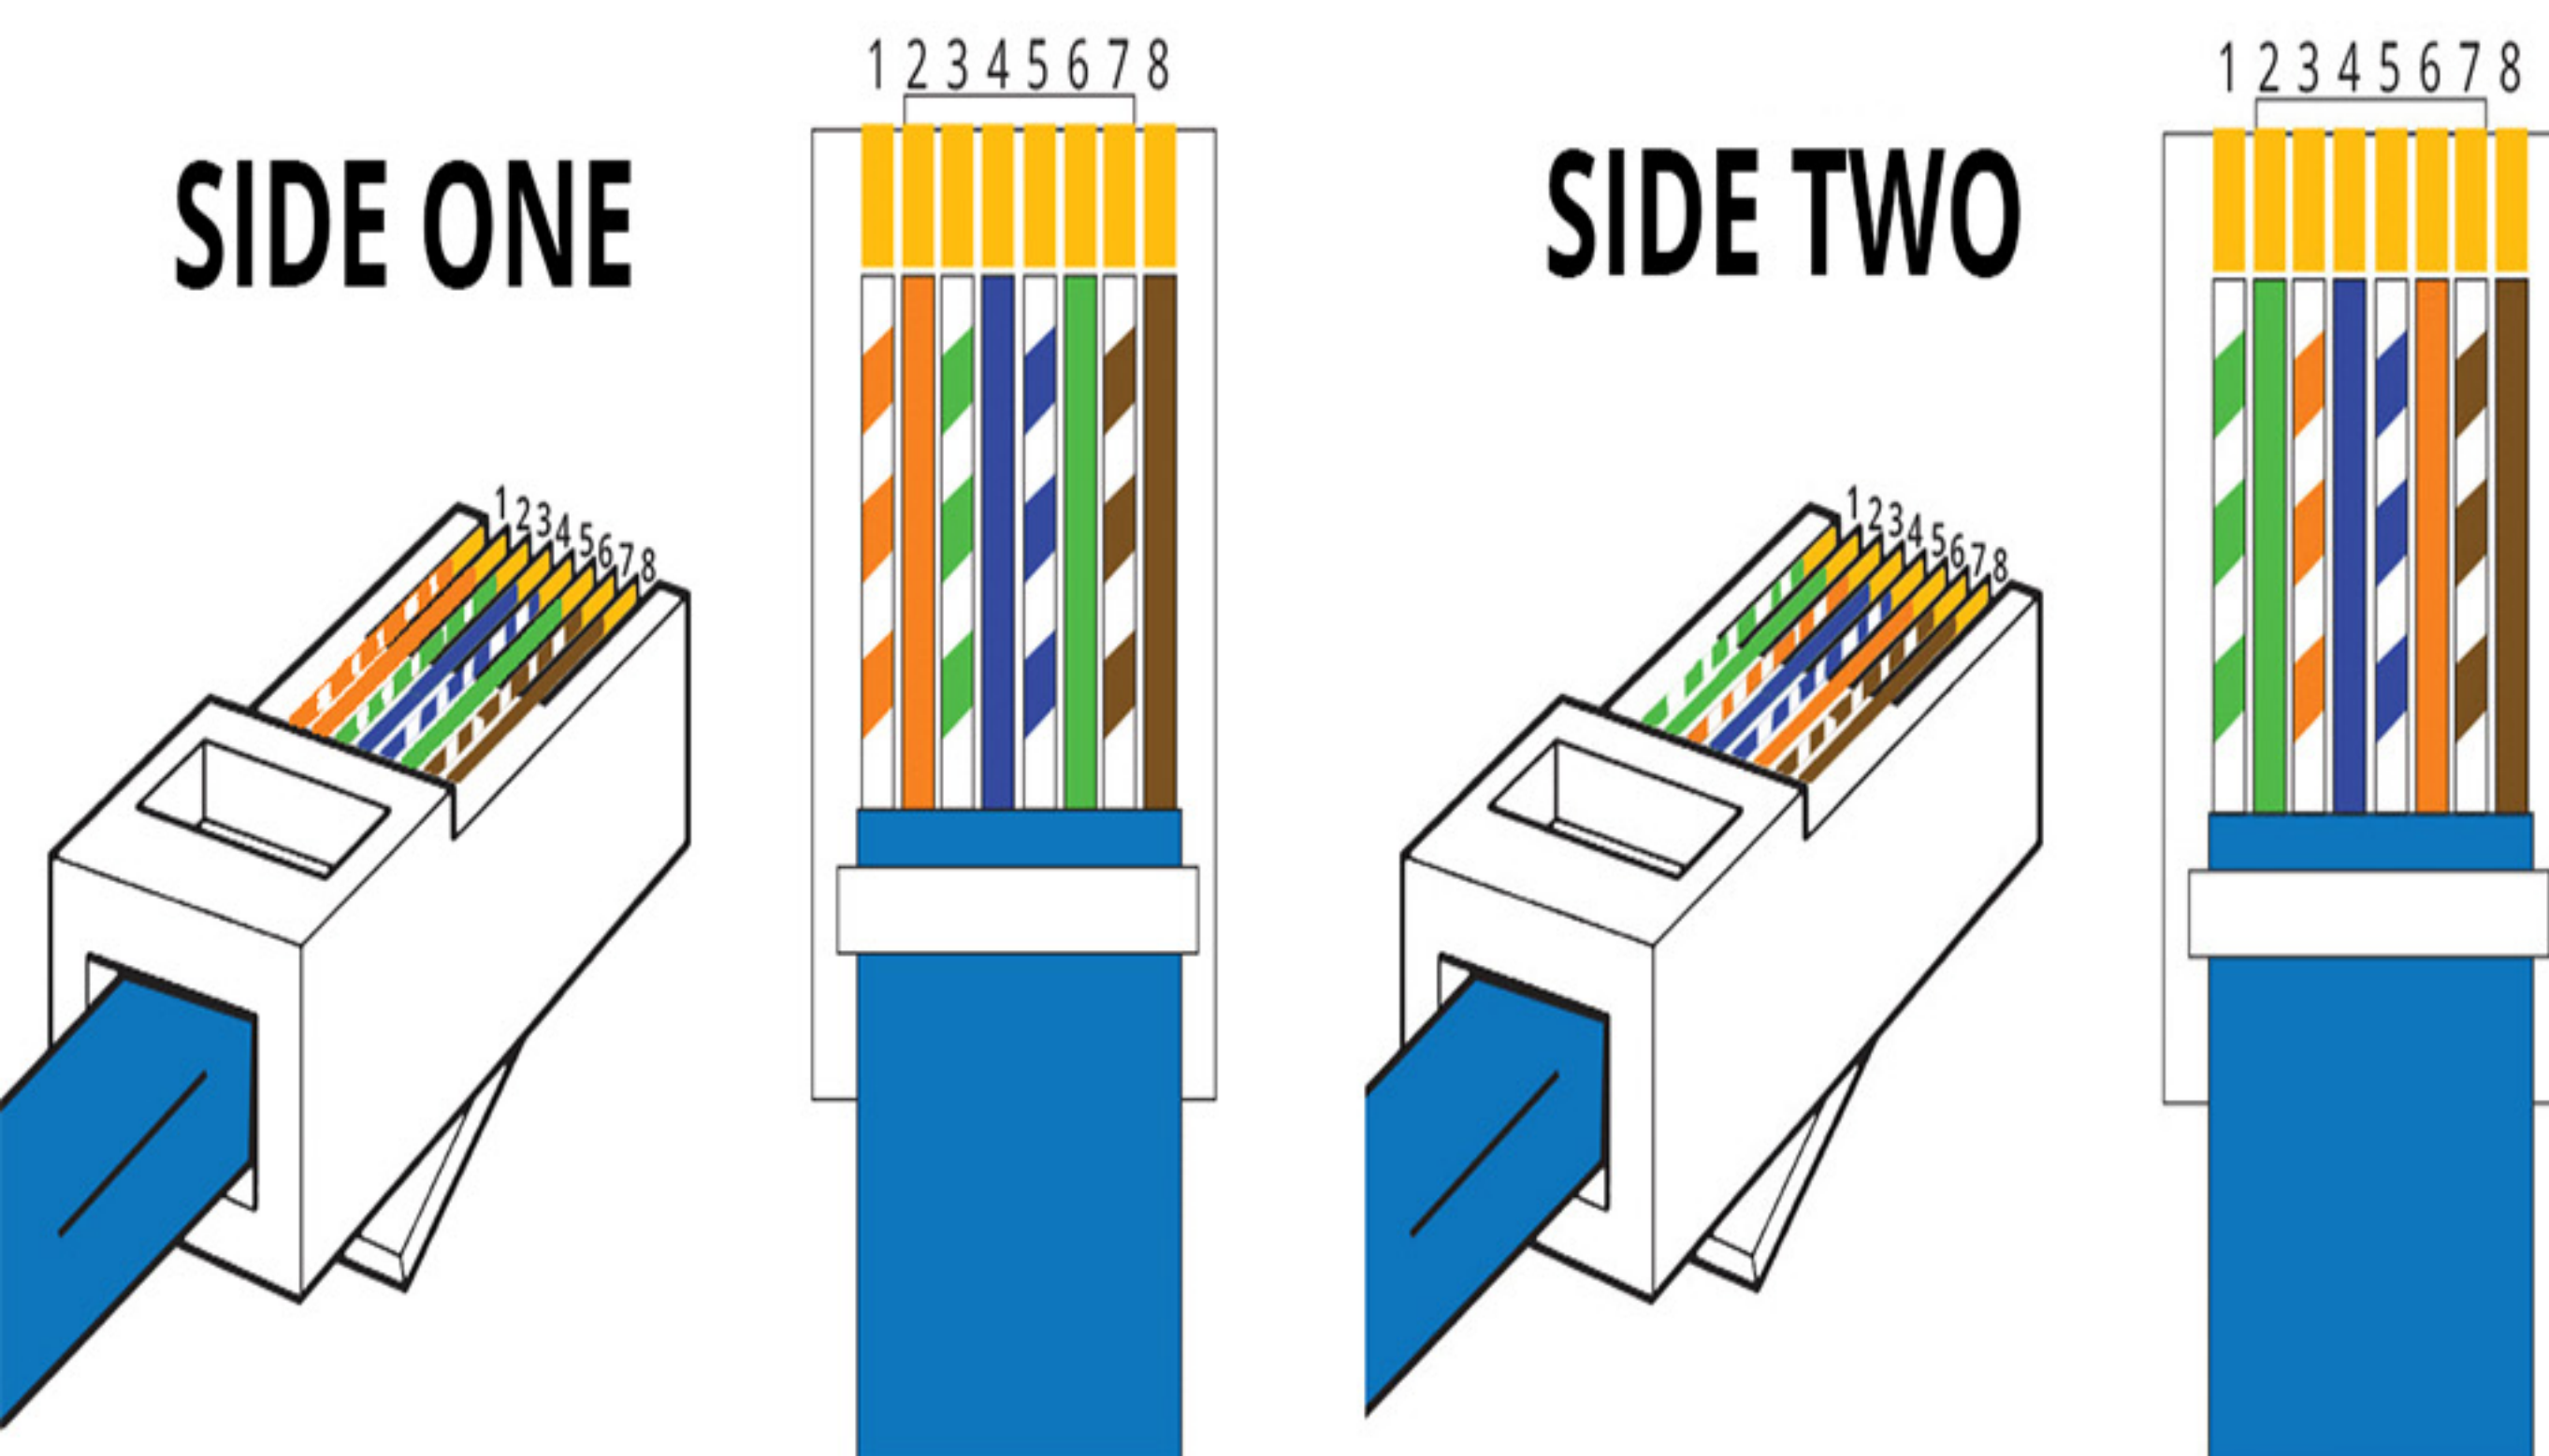

Connection Guide

Connection T568 A

- 1 Green/White
- 2 Green
- 3 Orange/White
- 4 Blue
- 5 Blue/White
- 6 Orange
- 7 Brown/White
- 8 Brown

Connection T568 B

- Orange/White 1
- Orange 2
- Green/White 3
- Blue 4
- Blue/White 5
- Green 6
- Brown/White 7
- Brown 8

CROSSOVER PINOUT

- 1. White Orange
- 2. Orange
- 3. White Green
- 4. Blue
- 5. White Blue
- 6. Green
- 7. White Brown
- 8. Brown

- 1. White Green
- 2. Green
- 3. White Orange
- 4. Blue
- 5. White Blue
- 6. Orange
- 7. White Brown
- 8. Brown

T568B

Pin	Color
1	white /orange
2	orange
3	white /green
4	blue
5	white /blue
6	green
7	white /brown
8	brown

T568A

Pin	Color
1	white /green
2	green
3	white /orange
4	blue
5	white /blue
6	orange
7	white /brown
8	brown