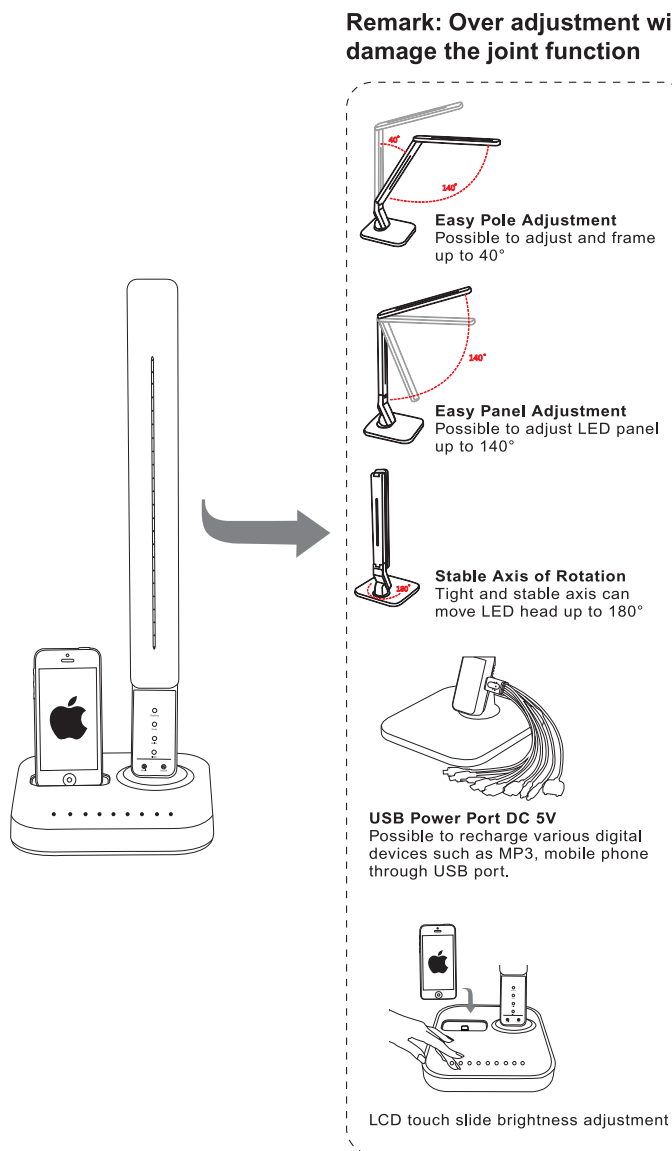

Functions

- 12V low voltage DC power supply, low energy consumption design, compared with incandescent lamp power saving efficiency can reach 90%.
- Perfectly simulates bright and gentle natural light.
- Adjustable four light model
- Adjustable brightness
- The high performance LED light source provides better and brighter lighting.
- Less glass for safer use.
- With USB interface for other equipment charging, such as mobile phone, MP3, etc.
- Do not charge two phones or more phones at the same time.
- Do not charge Ipad or Ipod.

Warning

- To avoid electric shock, do not disassemble the product.
- Use original adapter in order to maintain the normal operation of the product.
- Do not use the product in high temperature and high humidity place.
- To avoid damaging eyes, please do not look into the LED lighting source.
- When below conditions occur, please remove the power cord and stop using:
 - 1) Power cable and cord are damaged.
 - 2) Lamp socket be damped or rained.
 - 3) Lamp socket occurred smoke, sparks and etc.
 - 4) The led bead abnormal flashing or damaged.

Illustration

Operations

Parameter

Product Name	LED table lamp	Model number	LLR99771
Power	6-11W	Max illumination(30CM)	>2000Lux
Lumens	530LM	Operating Voltage	DC12V-2000ma
Color temperature	2700K-6600K	Operating temperature	<50°
Power input	100~240V, 50/60Hz	Power output	12V, 2.0A
USB output	5V, 1.50A	Brightness adjustment	9 steps

Illustration

Remarque : Les ajustements excessifs endommageront l'articulation

Utilisation

Paramètre

Nom du produit	Lampe de table à DEL	Numéro de modèle	LLR99771
Puissance	6-11 W	Illumination max. (30 cm)	>2000 lux
Lumens	530 LM	Tension de fonctionnement	12 V c.c.-2000 ma
Température de couleurs	2700 K-6600 K	Température de fonctionnement	<50°
Entrée d'alimentation	100-240V, 50/60Hz	Sortie d'alimentation	12V, 2,0A
Sortie USB	5V, 1,50A	Ajustement de la luminosité	9 échelons