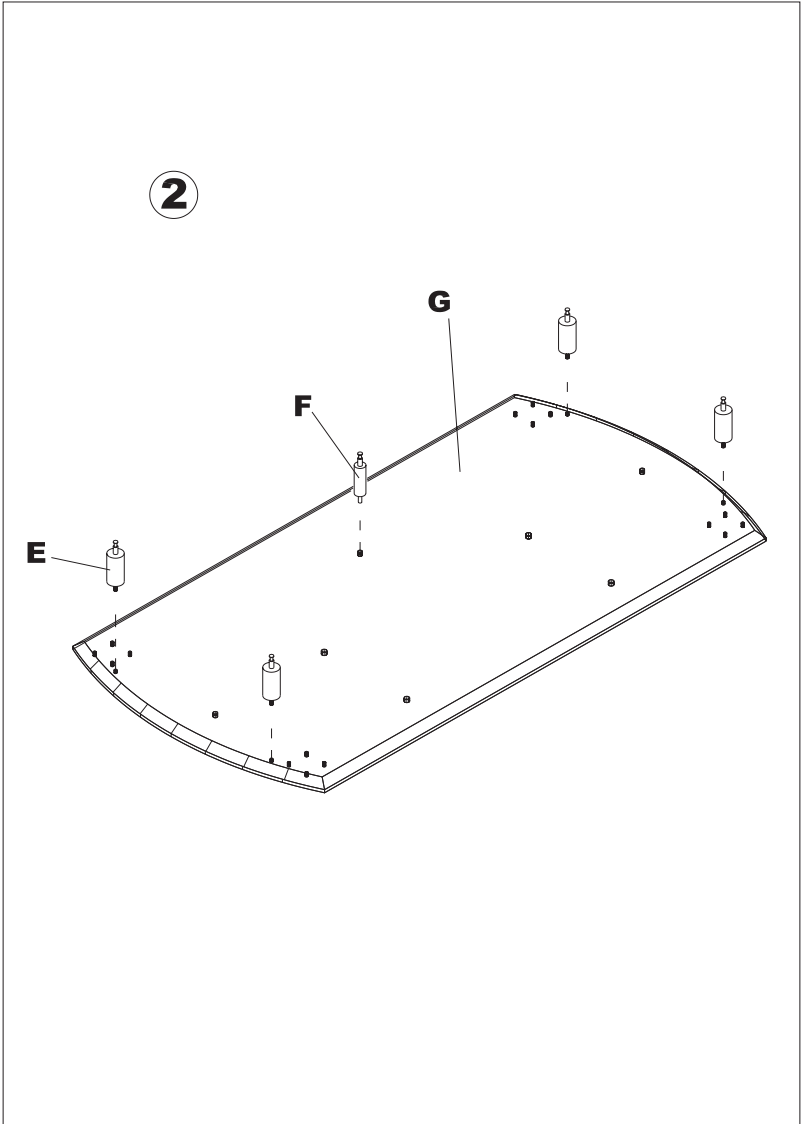

**Model No. NDT63/NDT72
/NDT84/NDB**

**Napoli Desk Top and
Modesty Panel/Desk Base**

ASSEMBLY INSTRUCTIONS

CALL 1-800-822-8037 FOR ASSISTANCE

PARTS LIST

Name	Part	Qty.
A	 S001	9
B	 S002	5
C	 S003	4
D	 S006	4
E	 S039	4
F	 S040	1

Name	Part	Qty.
G	 S001	1
H	 S002	2
I	 S003	1

1

2

2

3

3

4

4