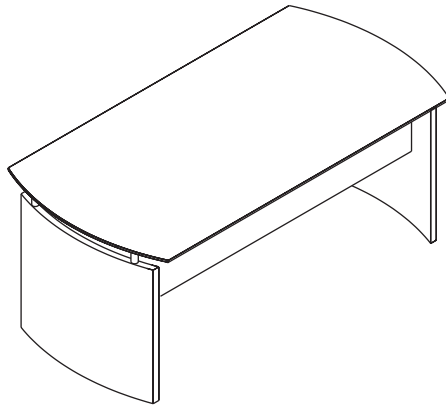

**Model No. NDT63/NDT72
/NDT84/NDB**

**Napoli Desk Top and
Modesty Panel/Desk Base**

ASSEMBLY INSTRUCTIONS

CALL 1-800-822-8037 FOR ASSISTANCE

PARTS LIST

Name	Part	Qty.
A	 S001	9
B	 S002	5
C	 S003	4
D	 S006	4
E	 S039	4
F	 S040	1

Name	Part	Qty.
G	 S001	1
H	 S002	2
I	 S003	1

1

2

2

3

3

4

4