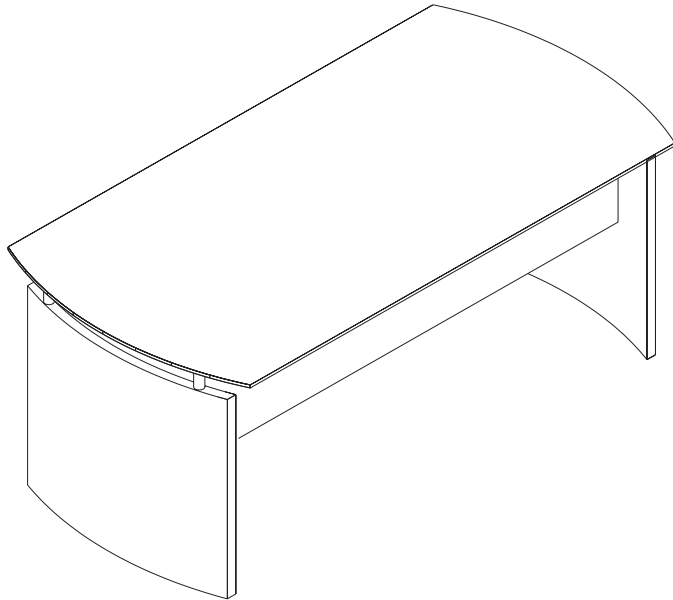

**Model No. NDT63/NDT72
/NDT84/NDB**

**Napoli Desk Top and
Modesty Panel/Desk Base**

ASSEMBLY INSTRUCTIONS

CALL 1-800-822-8037 FOR ASSISTANCE

PARTS LIST

Name	Part	Qty.
A	 S001	9
B	 S002	5
C	 S003	4
D	 S006	4
E	 S039	4
F	 S040	1

Name	Part	Qty.
G	 S001	1
H	 S002	2
I	 S003	1

1

2

2

3

3

4

4