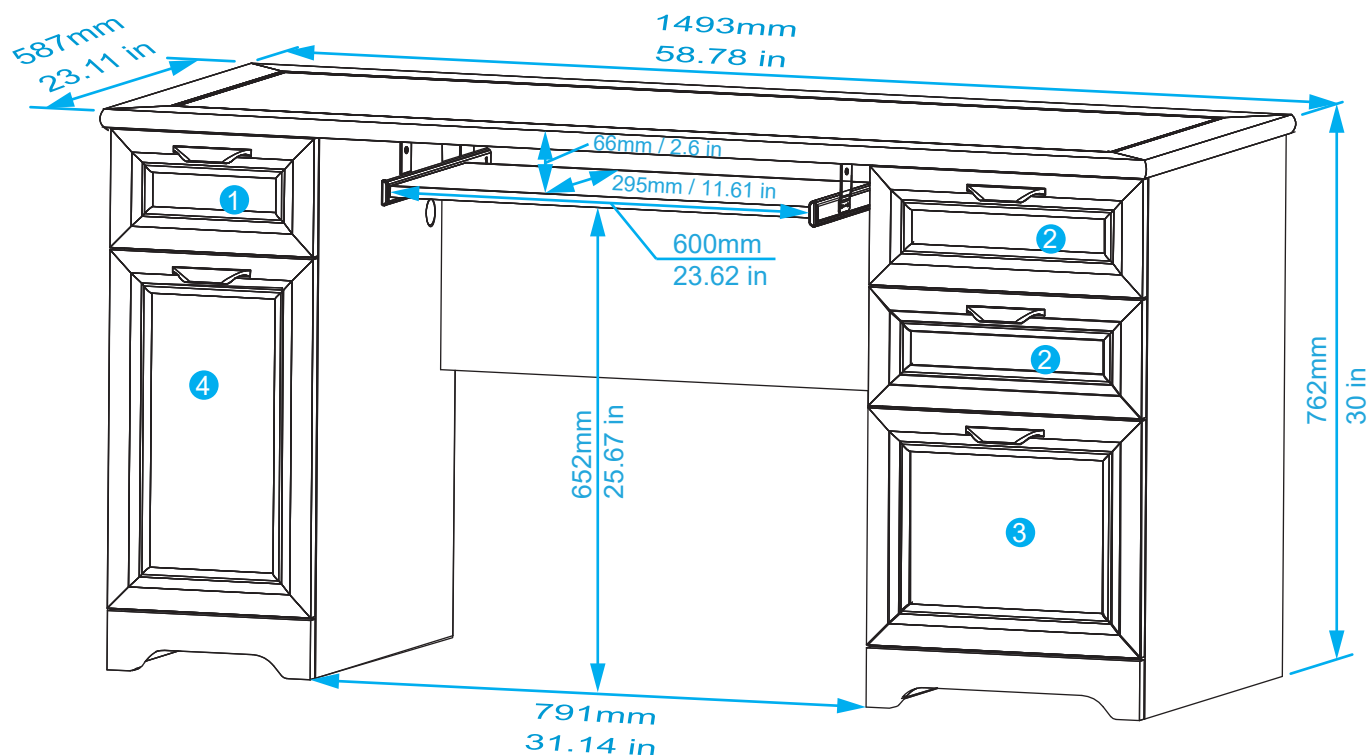

Magellan Manager Desk

- SKU # 680160 Espresso Finished
- 281901 Cherry Finished
- 751724 Gray Finished
- 3563729 Blonde Ash Finished

1. Internal dimensions of the left drawer:

W 212mm * D 400mm * H 101mm (W 8.35 in * D 15.75 in * H 3.98 in)

2. Internal dimensions of the right drawers:

W 312mm * D 400mm * H 101mm (W 12.28 in * D 15.75 in * H 3.98 in)

3. Internal dimensions of the file drawer:

W 312mm * D 400mm * H 232mm (W 12.28 in * D 15.75 in * H 9.13 in)

4. Internal dimensions of the door:

W 262mm * D 523mm * H 484mm (W 10.3 in * D 20.6 in * H 19.06 in)